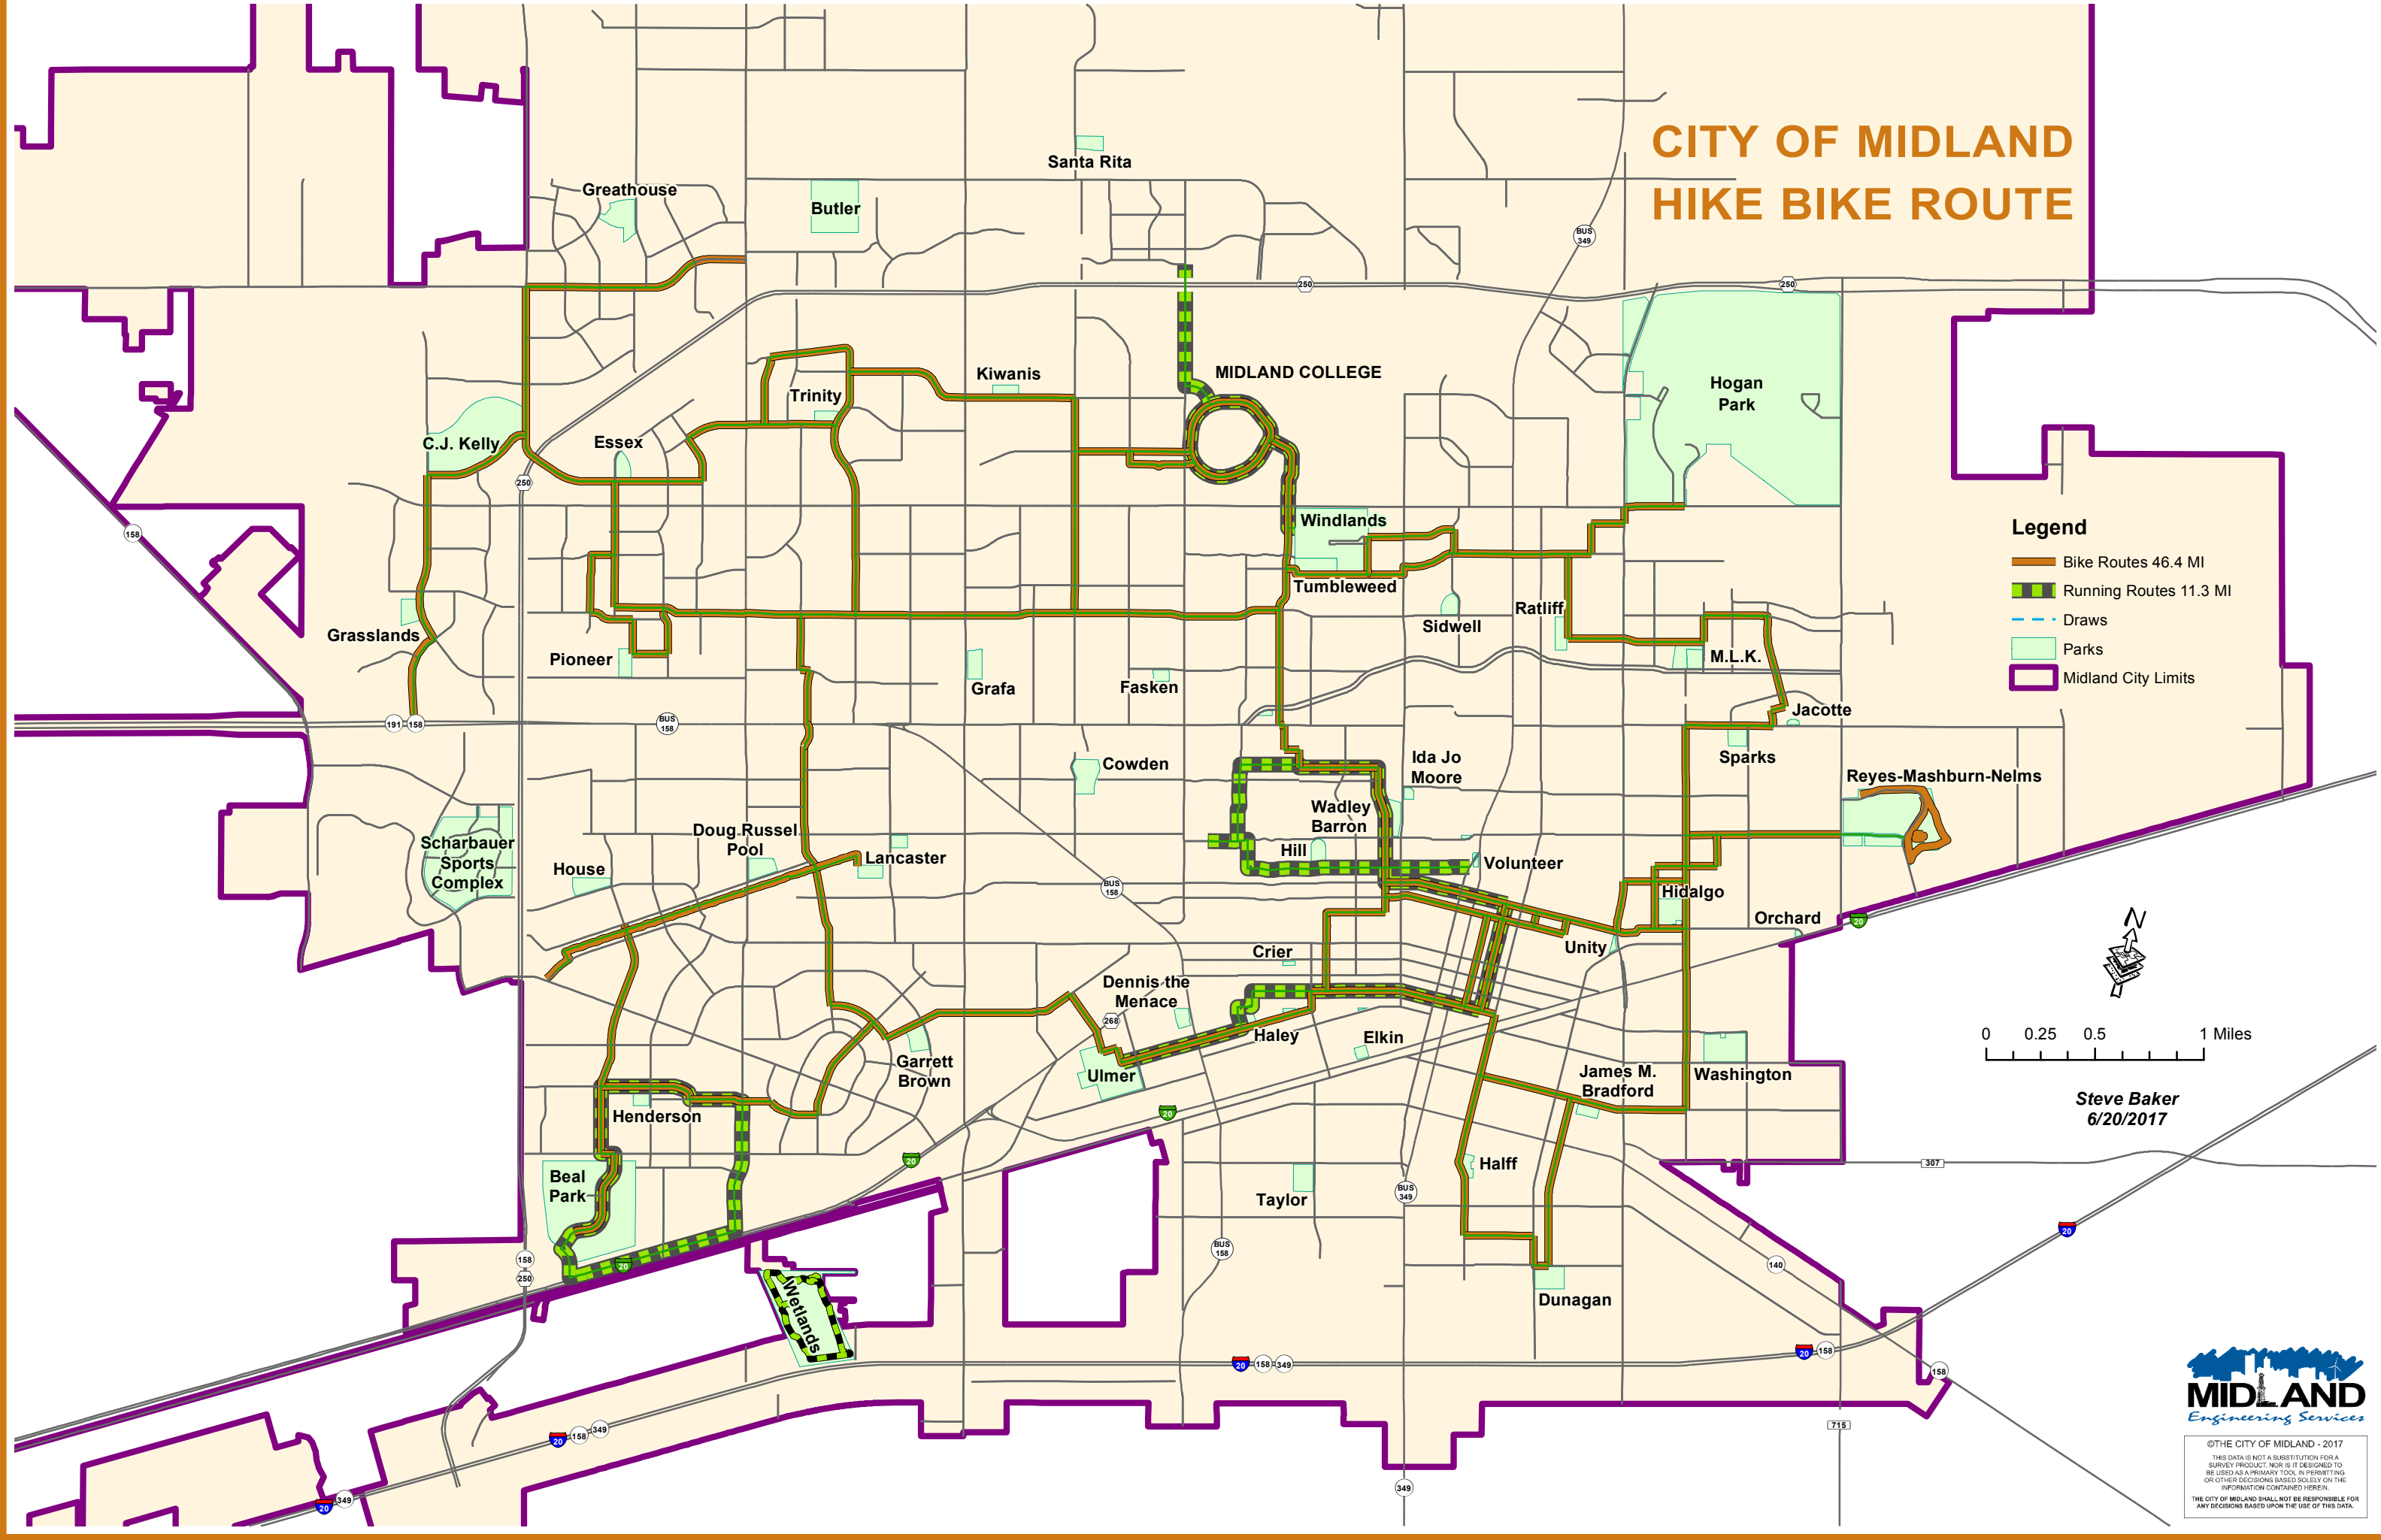

CITY OF MIDLAND HIKE BIKE ROUTE

Legend

- Bike Routes 46.4 MI
- Running Routes 11.3 MI
- Draws
- Parks
- Midland City Limits

Steve Baker
6/20/2017