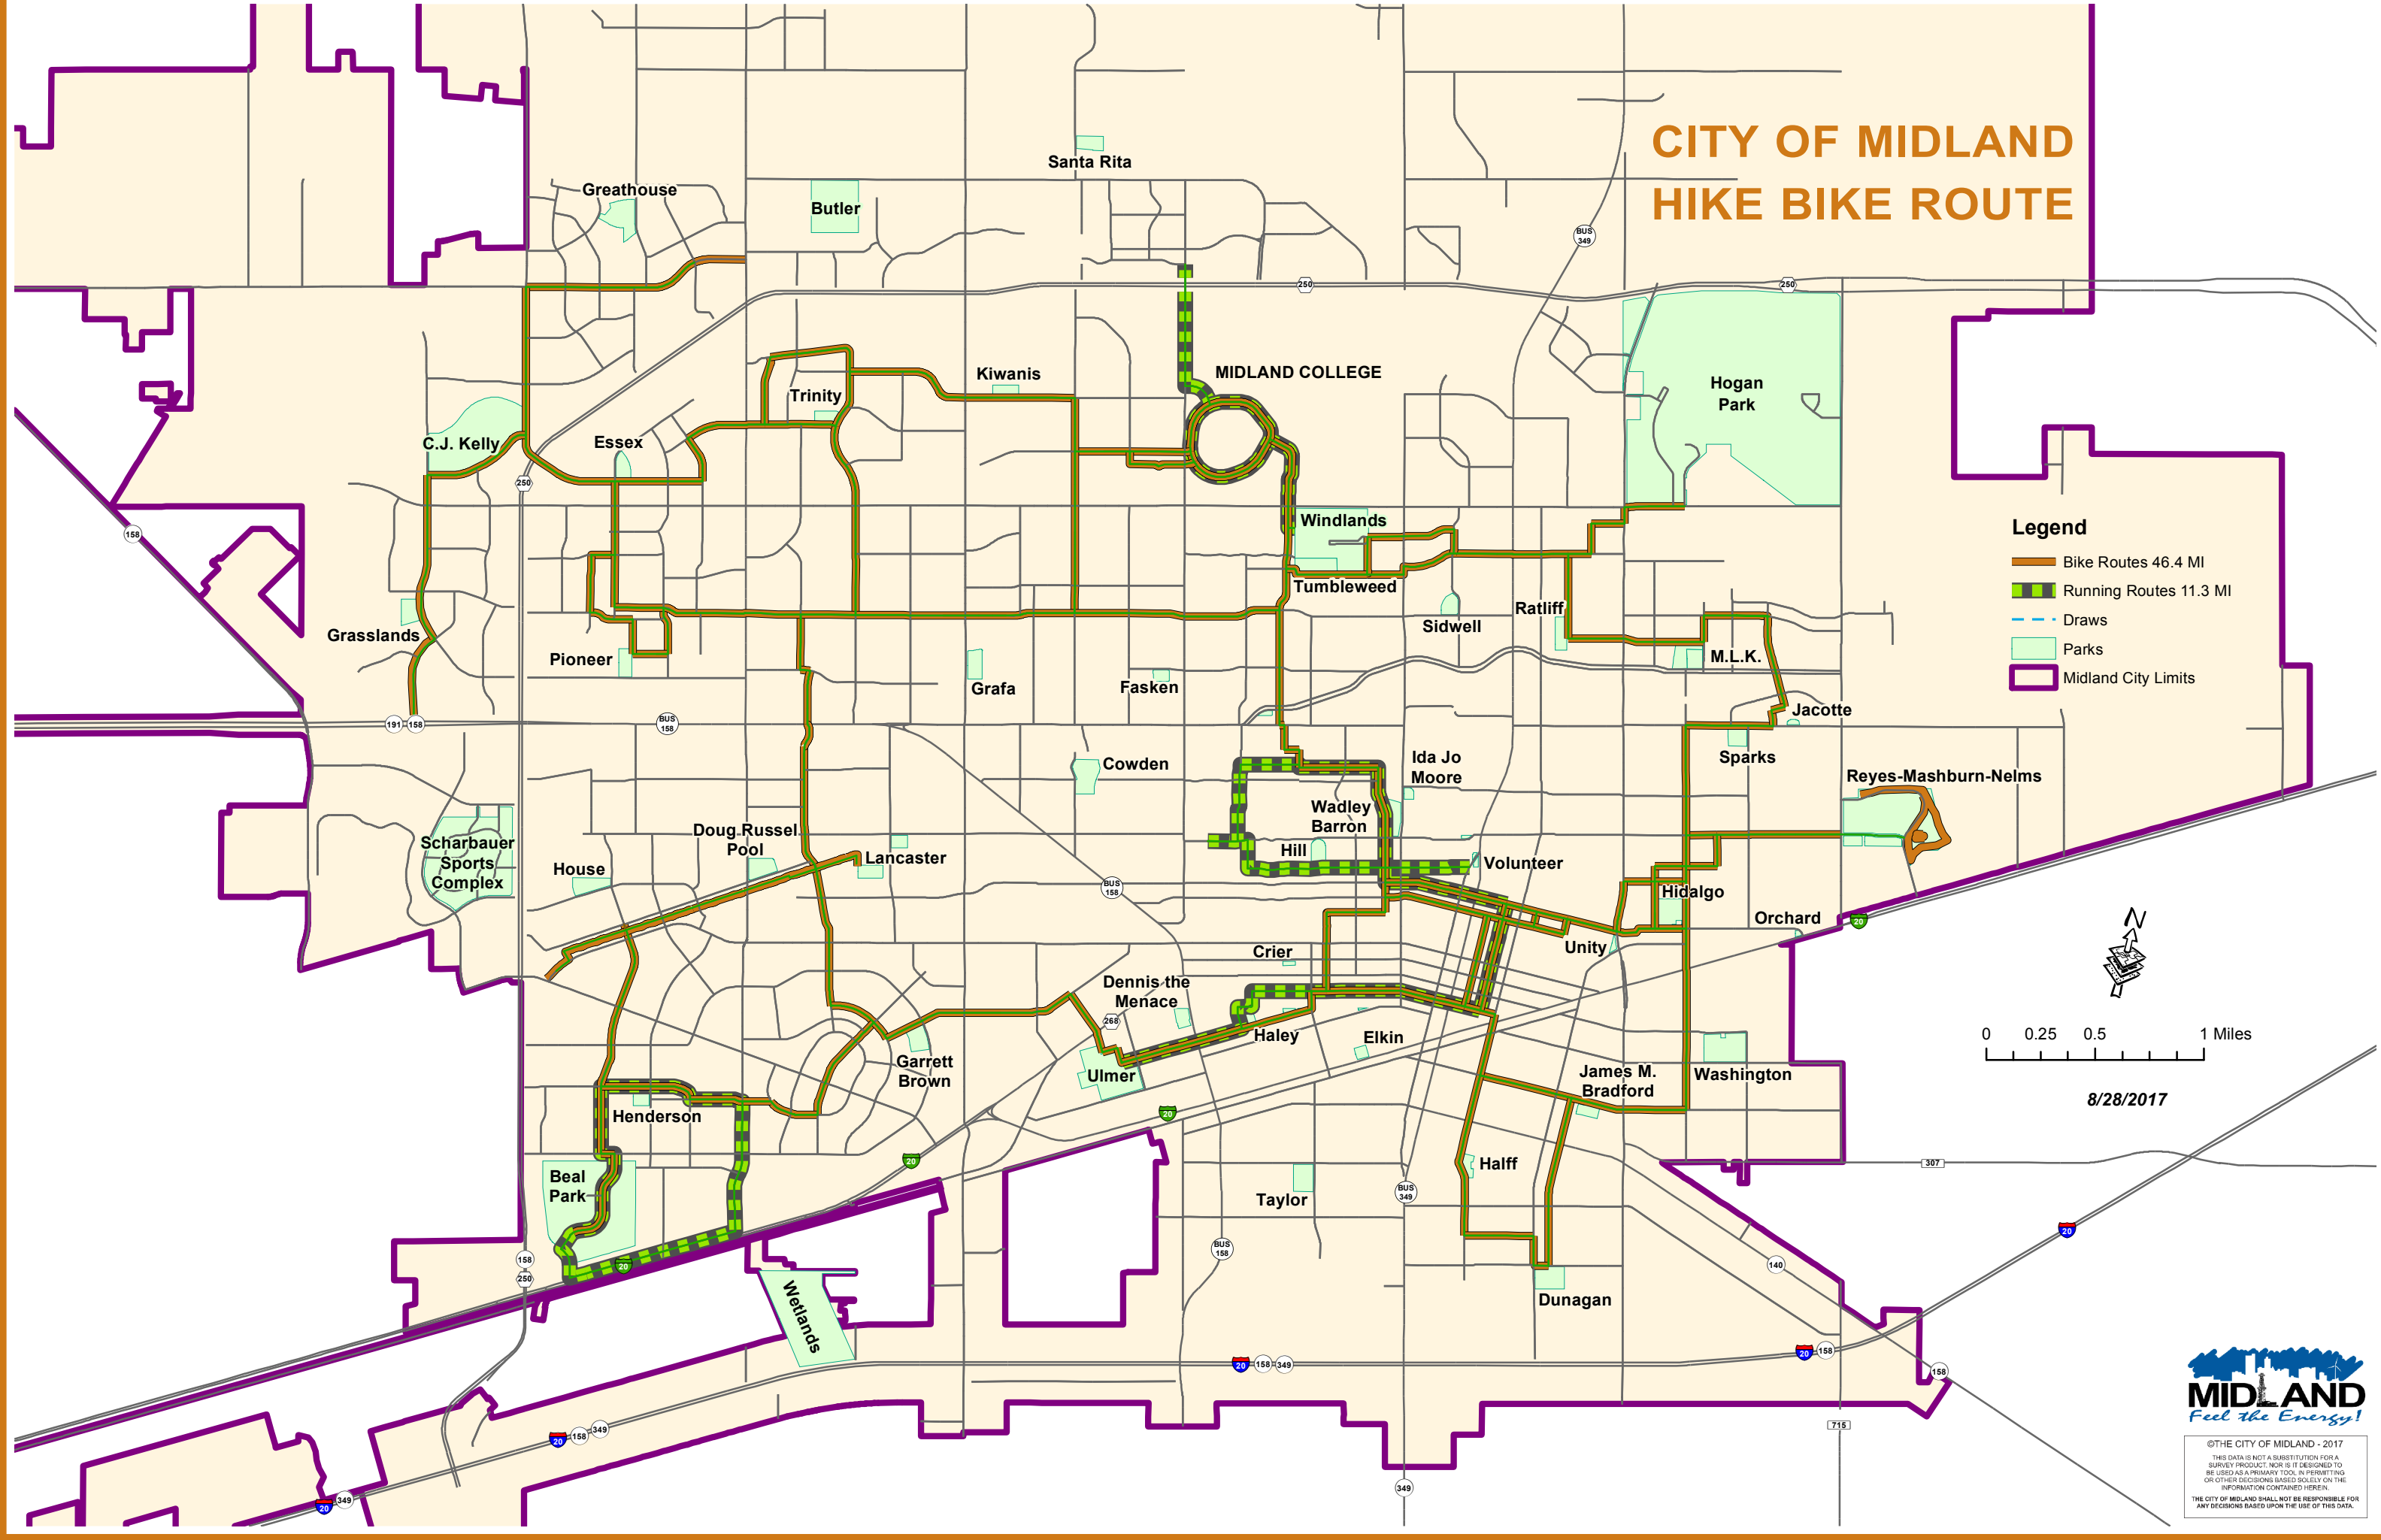

CITY OF MIDLAND HIKE BIKE ROUTE

1. **Legend**
2. Bike Routes 46.4 MI
   - Running Routes 11.3 MI
   - Draws
   - Parks
   - Midland City Limits