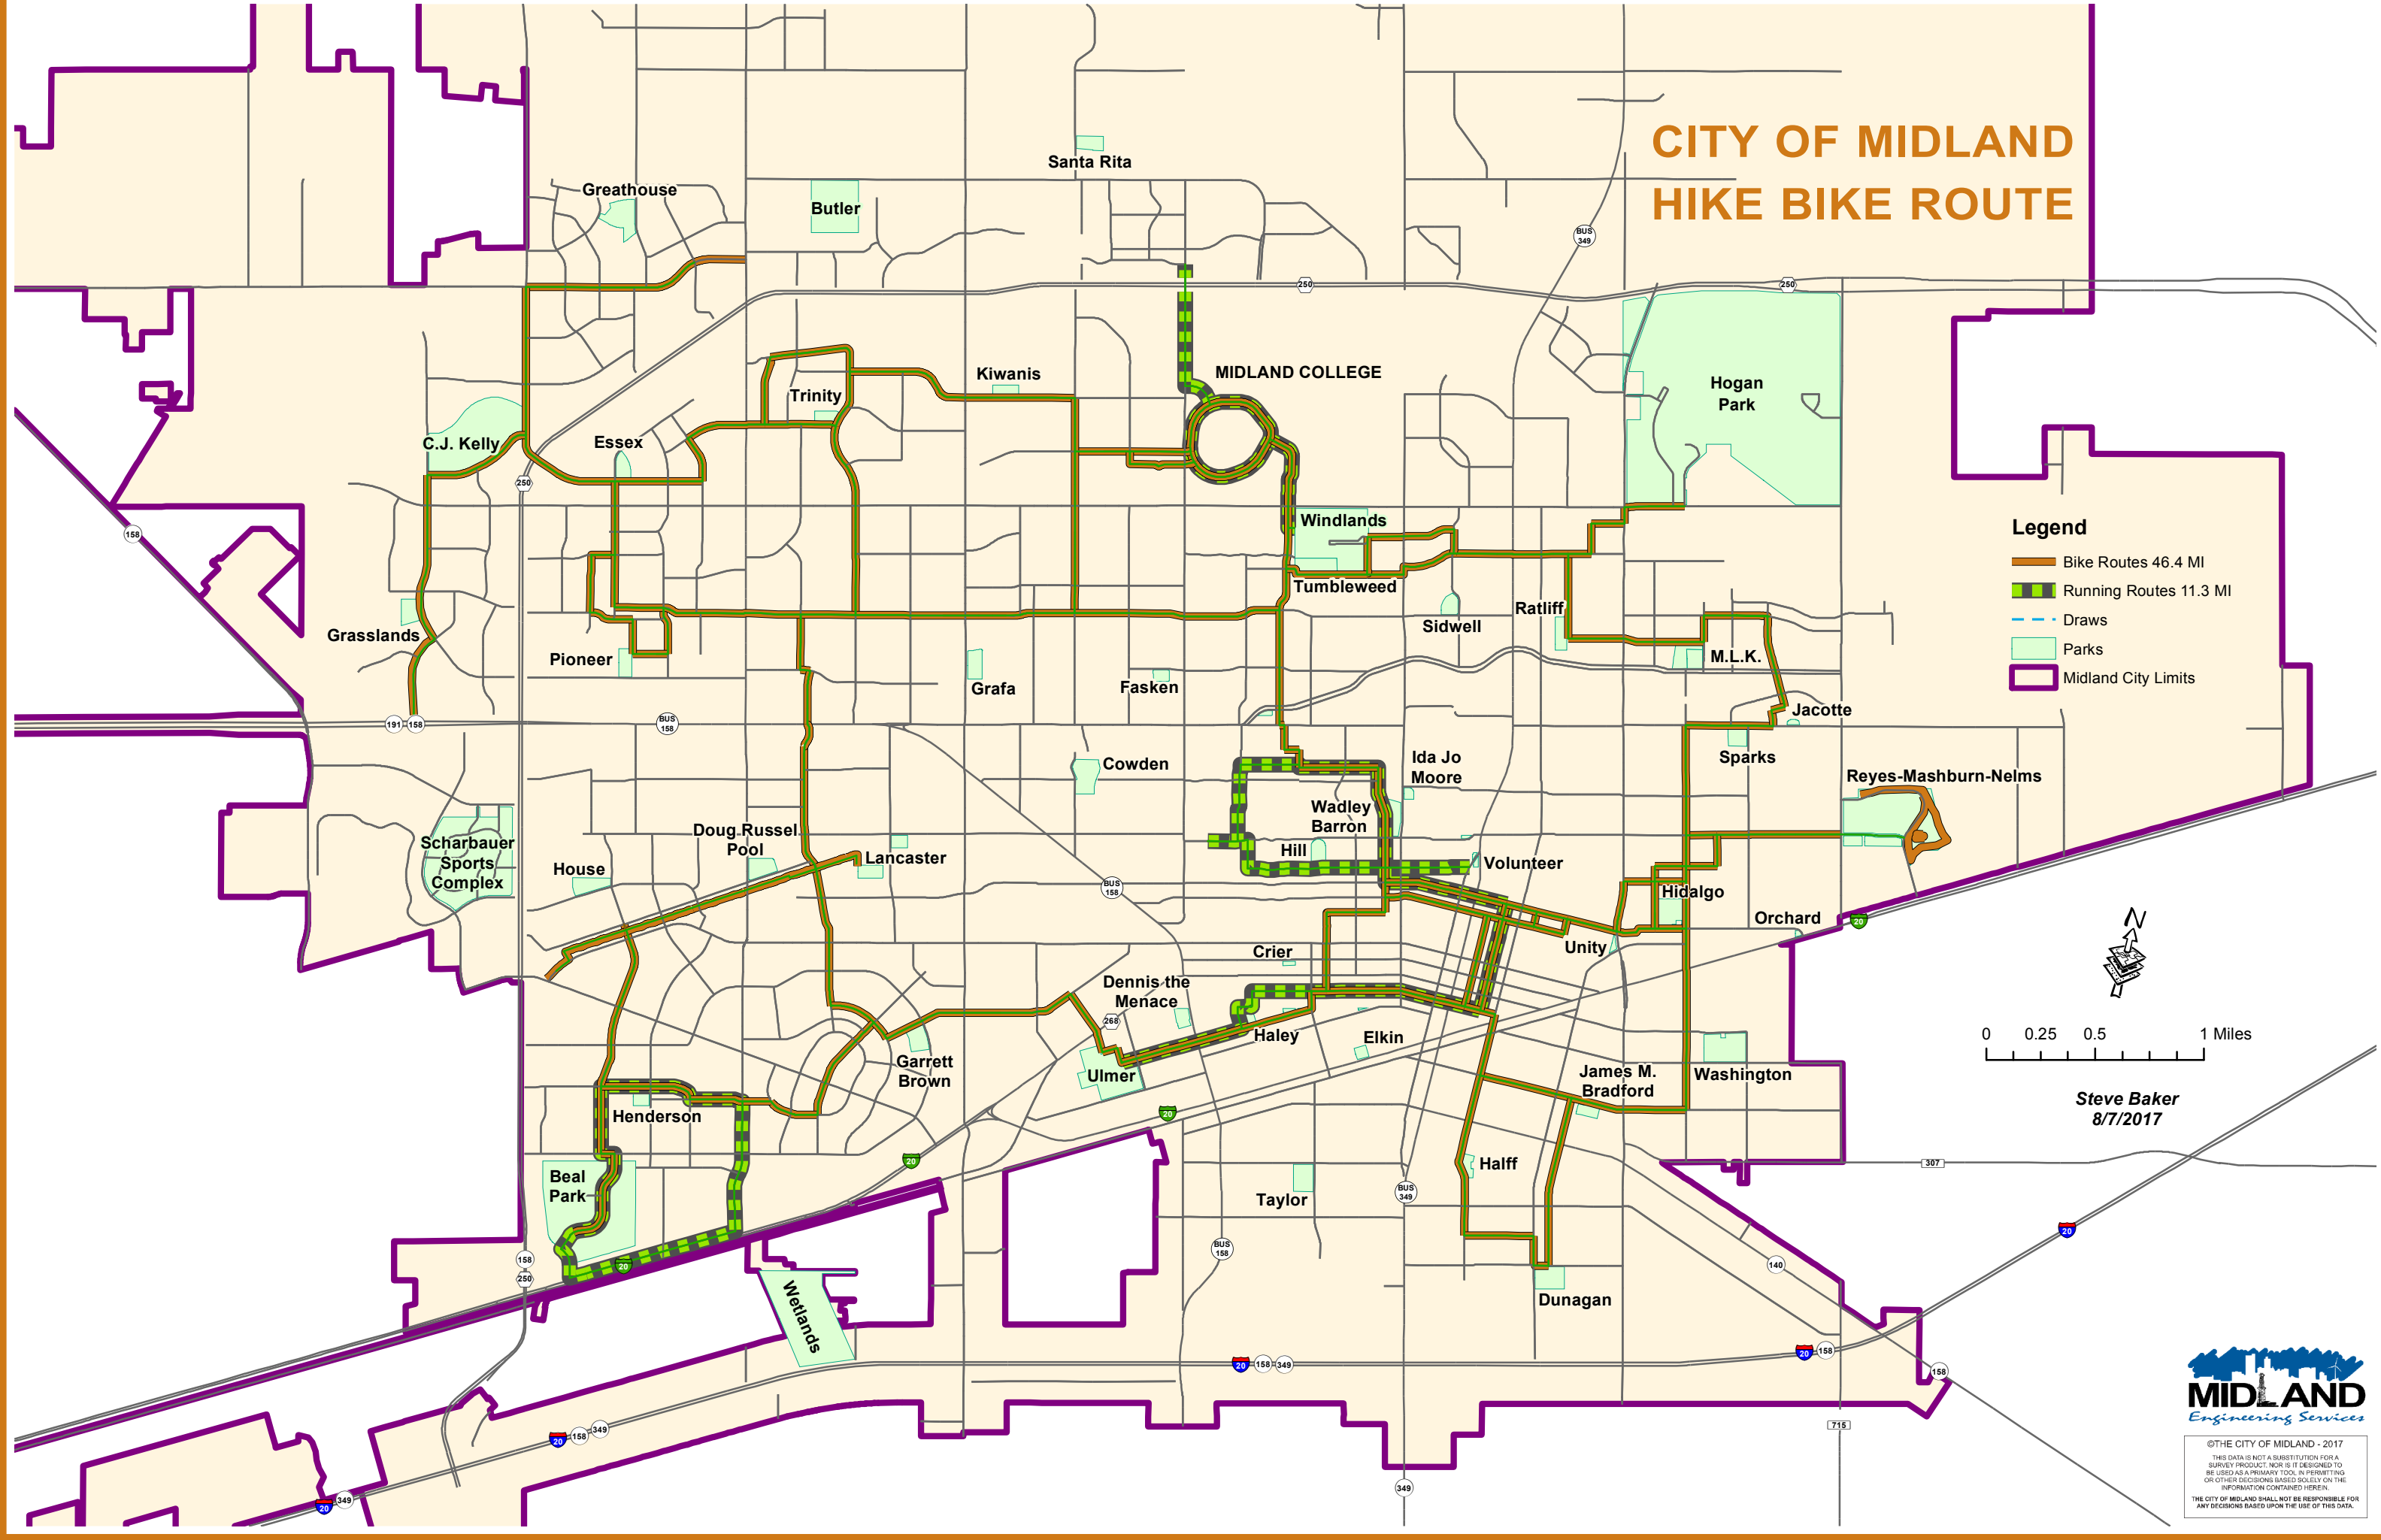

CITY OF MIDLAND HIKE BIKE ROUTE

1. **Legend**
2. Bike Routes 46.4 MI
   - Running Routes 11.3 MI
   - --- Draws
   - Parks
   - Midland City Limits

Steve Baker
8/7/2017