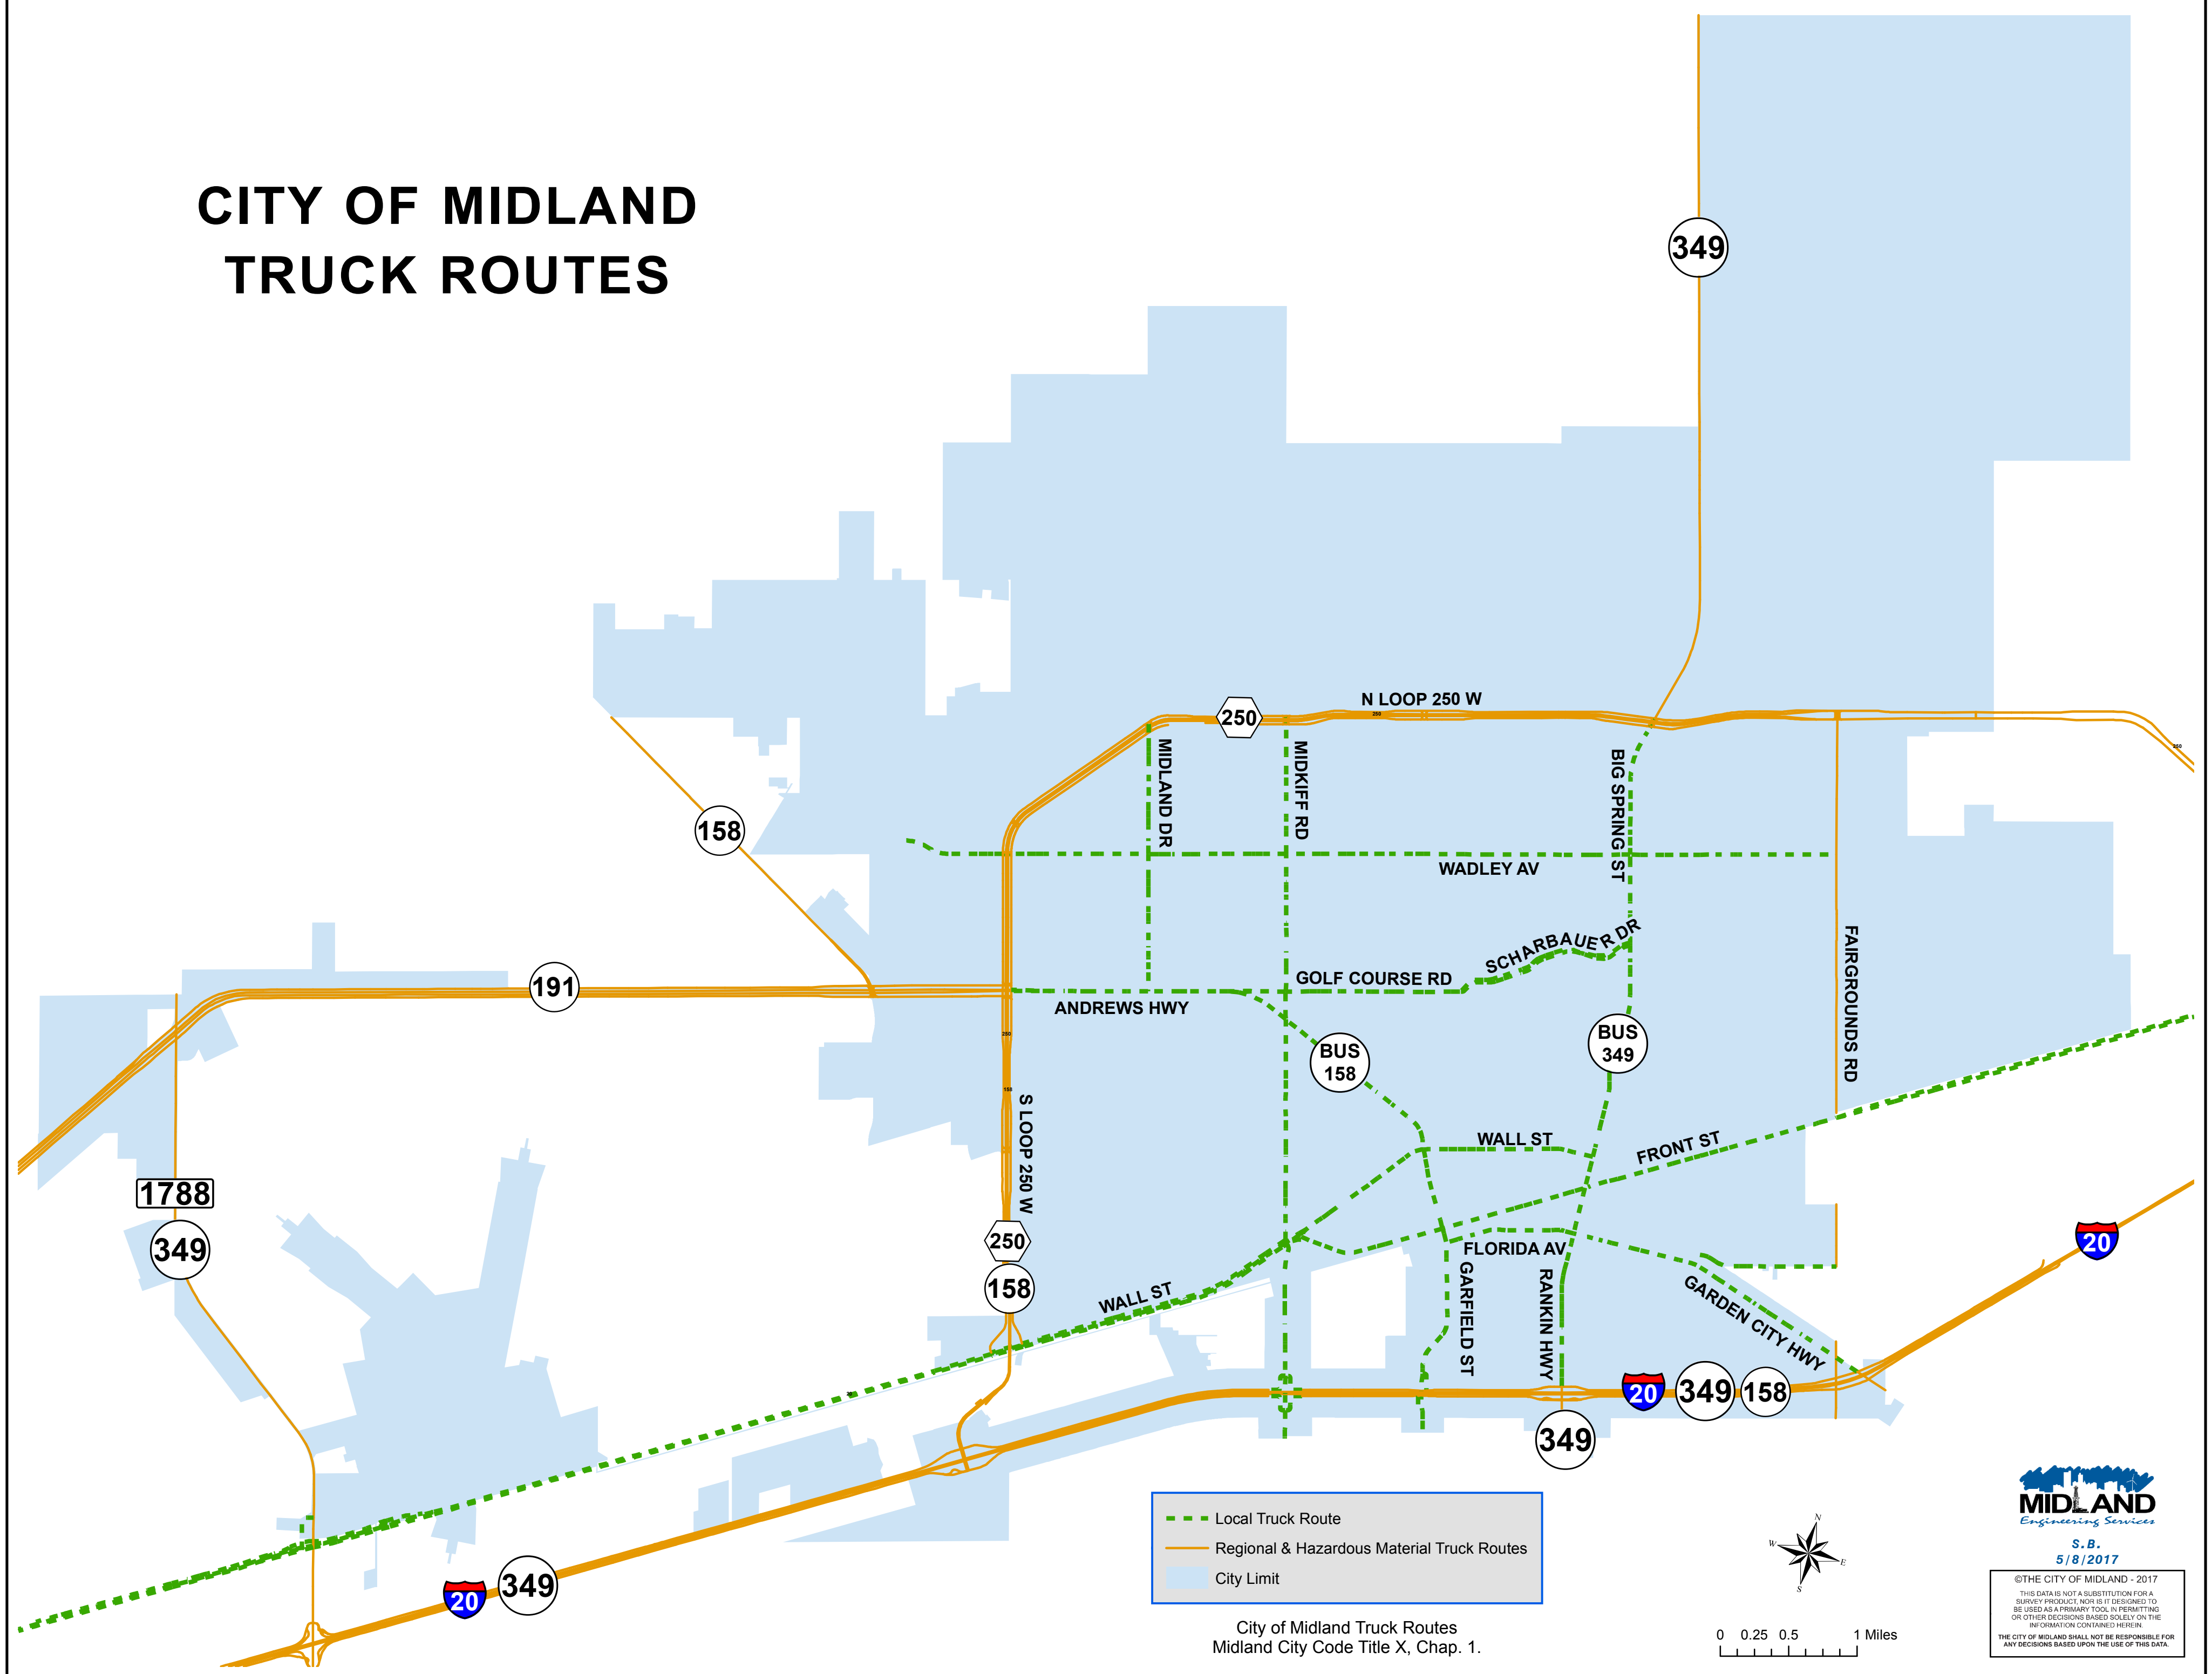

CITY OF MIDLAND TRUCK ROUTES

	Local Truck Route
	Regional & Hazardous Material Truck Routes
	City Limit

City of Midland Truck Routes
Midland City Code Title X, Chap. 1.

0 0.25 0.5 1 Miles