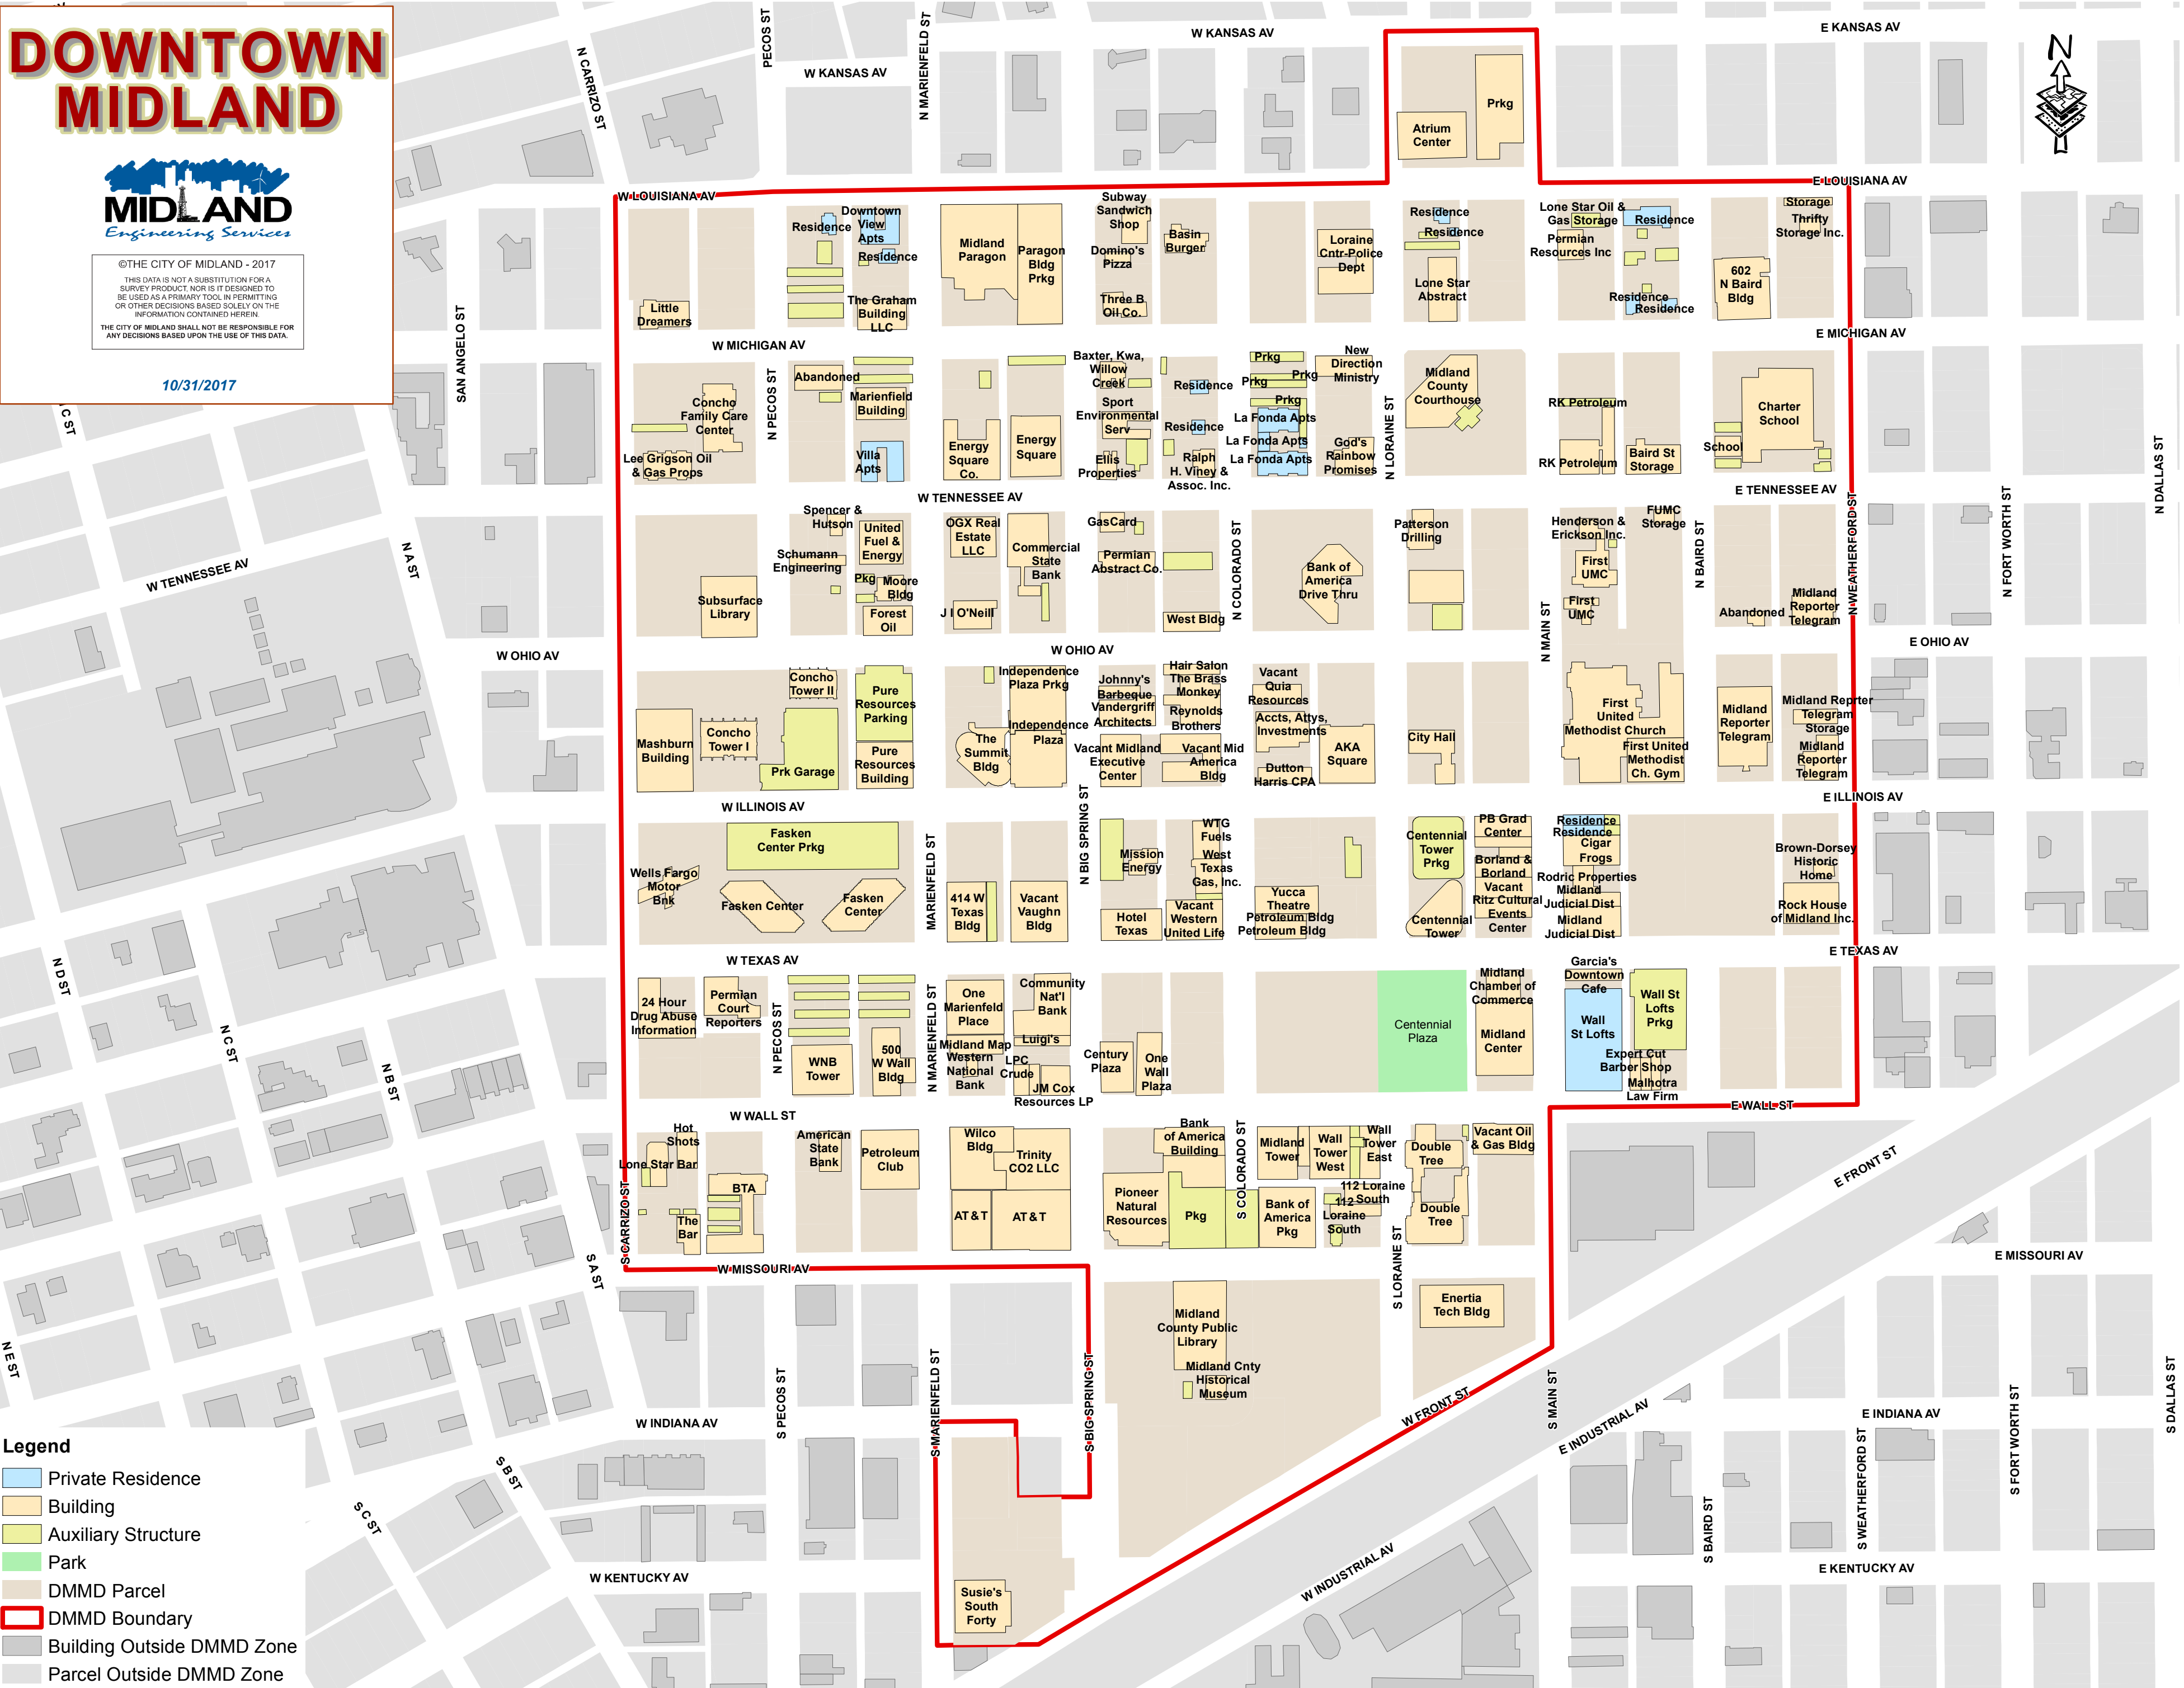

DOWNTOWN MIDLAND

10/31/2017

1. **Legend**
2. Private Residence
   - Building
   - Auxiliary Structure
   - Park
   - DMMD Parcel
   - DMMD Boundary
   - Building Outside DMMD Zone
   - Parcel Outside DMMD Zone