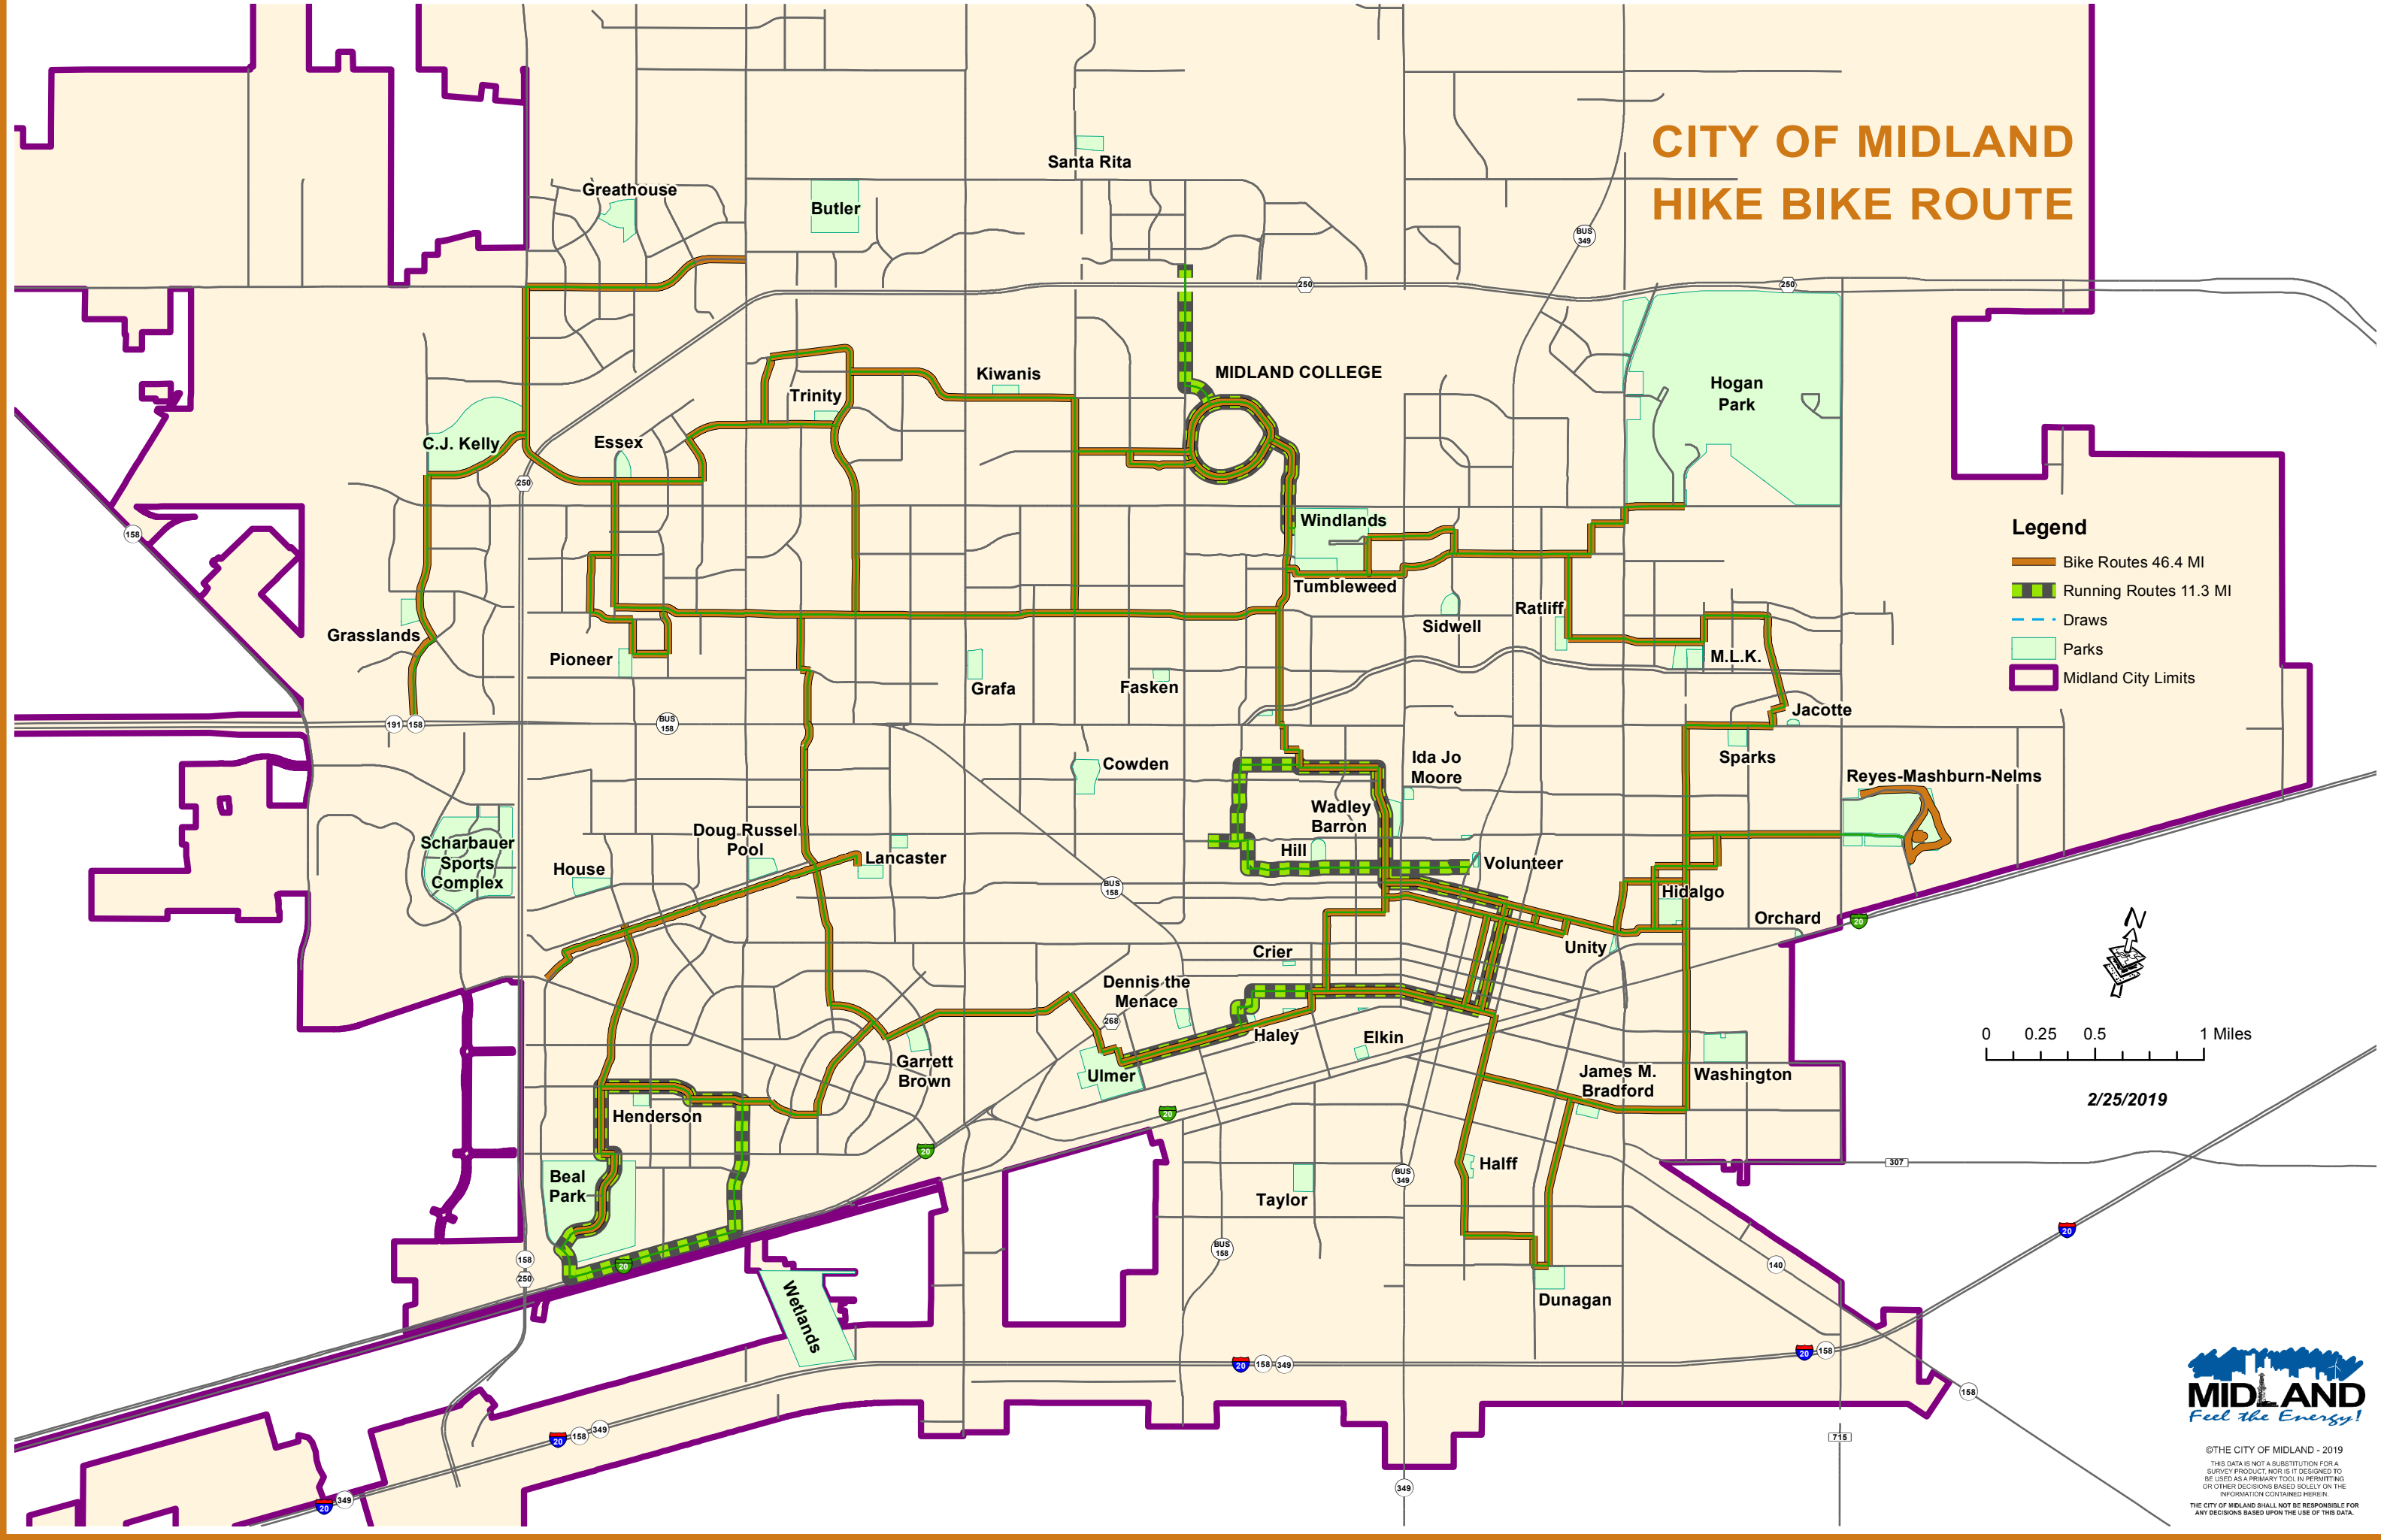

CITY OF MIDLAND HIKE BIKE ROUTE

1. **Legend**
2. Bike Routes 46.4 MI
   - Running Routes 11.3 MI
   - Draws
   - Parks
   - Midland City Limits

2/25/2019