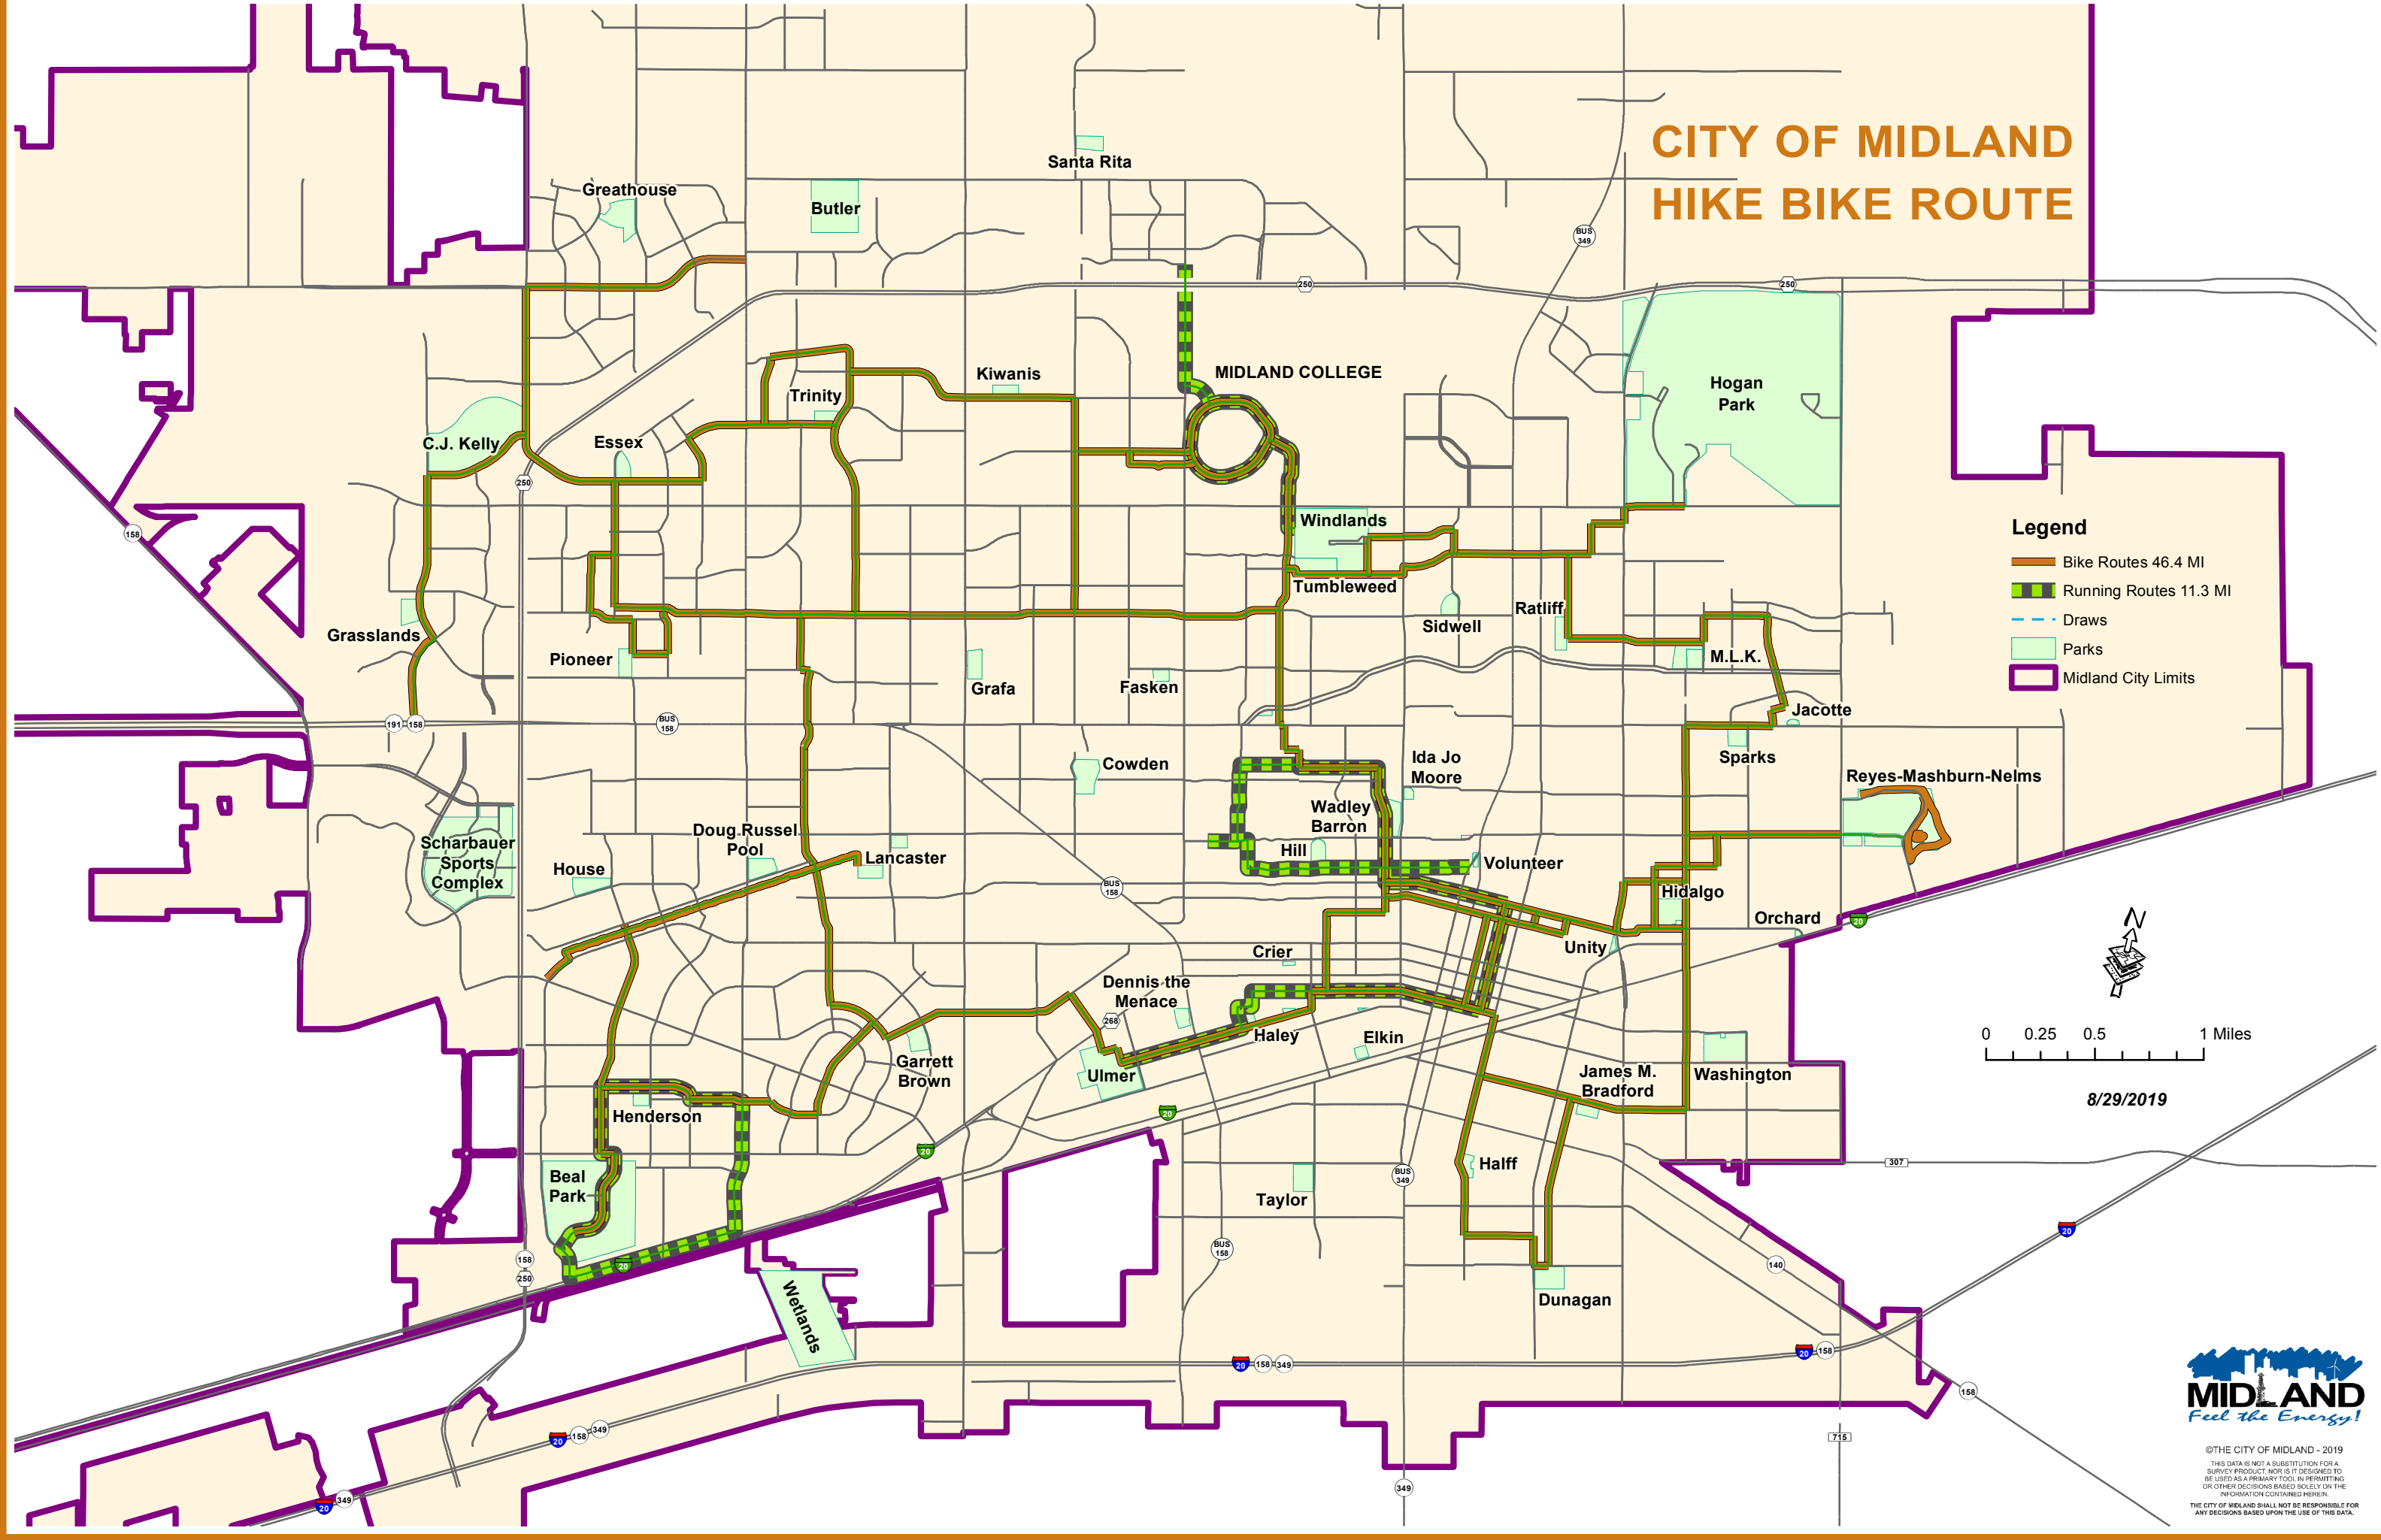

CITY OF MIDLAND HIKE BIKE ROUTE

1. **Legend**
2. Bike Routes 46.4 MI
   - - - Running Routes 11.3 MI
   - - - Draws
   - Parks
   - Midland City Limits

8/29/2019