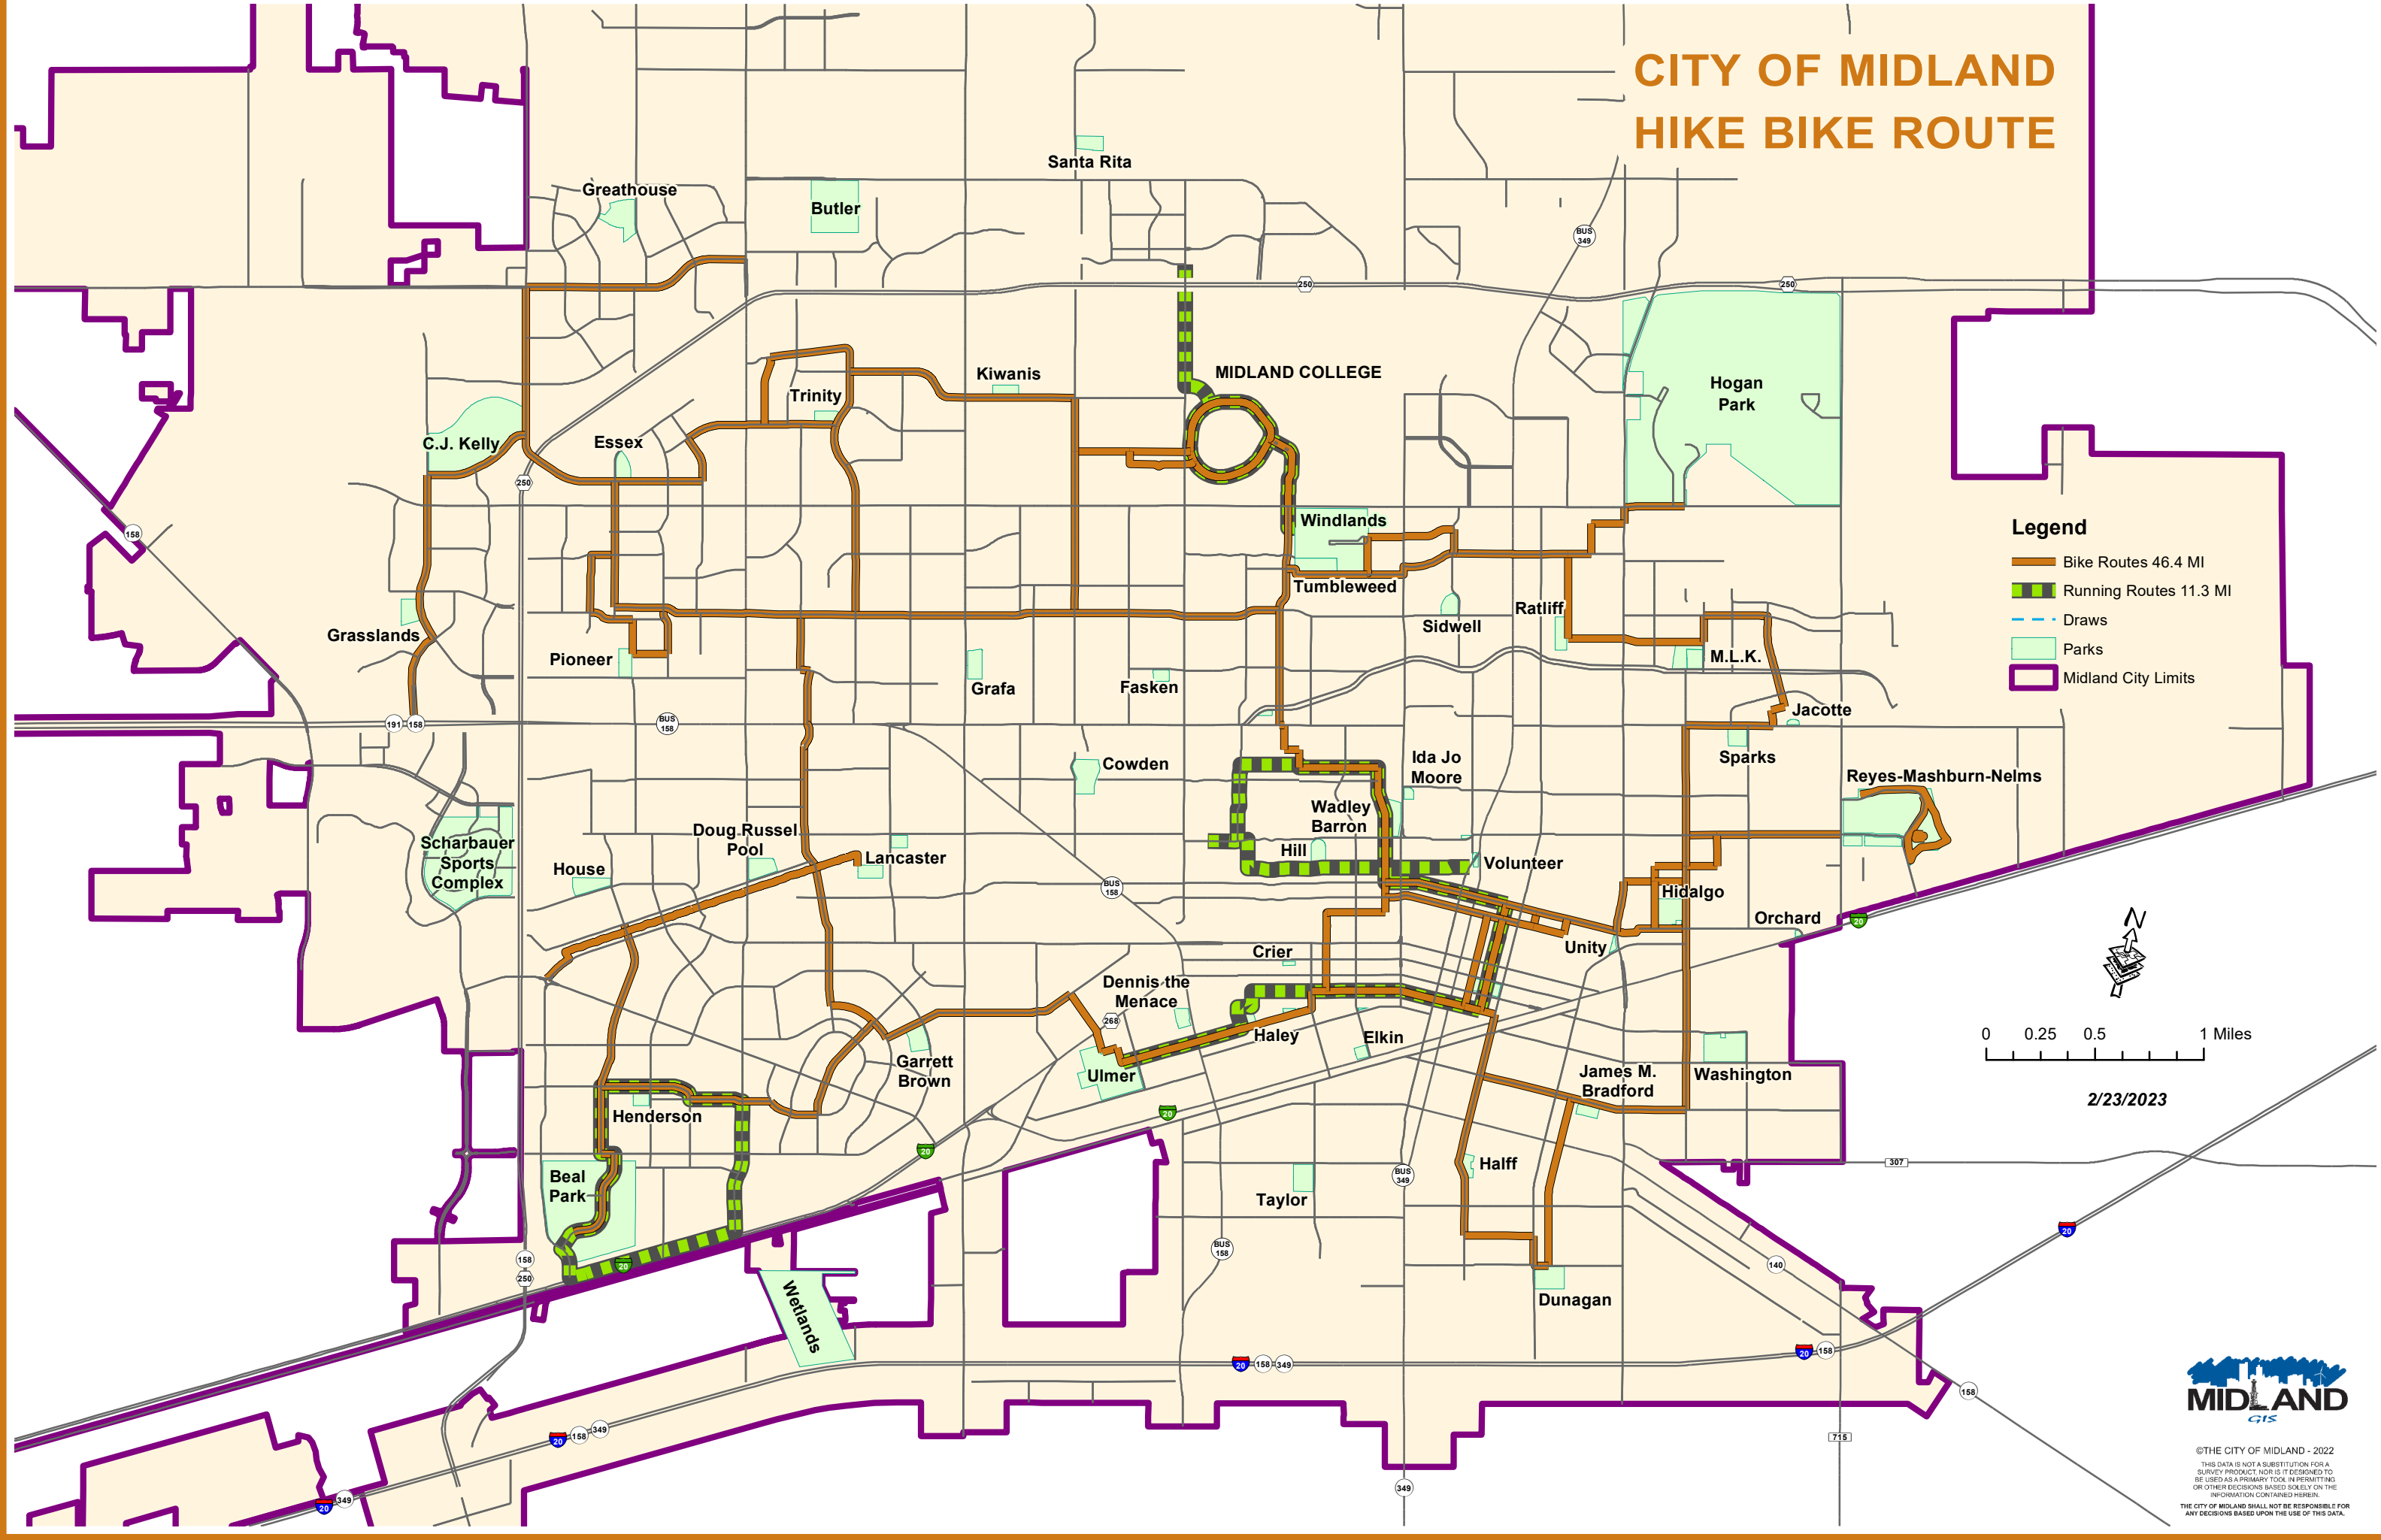

CITY OF MIDLAND HIKE BIKE ROUTE

- Legend**
- Bike Routes 46.4 MI
 - Running Routes 11.3 MI
 - Draws
 - Parks
 - Midland City Limits