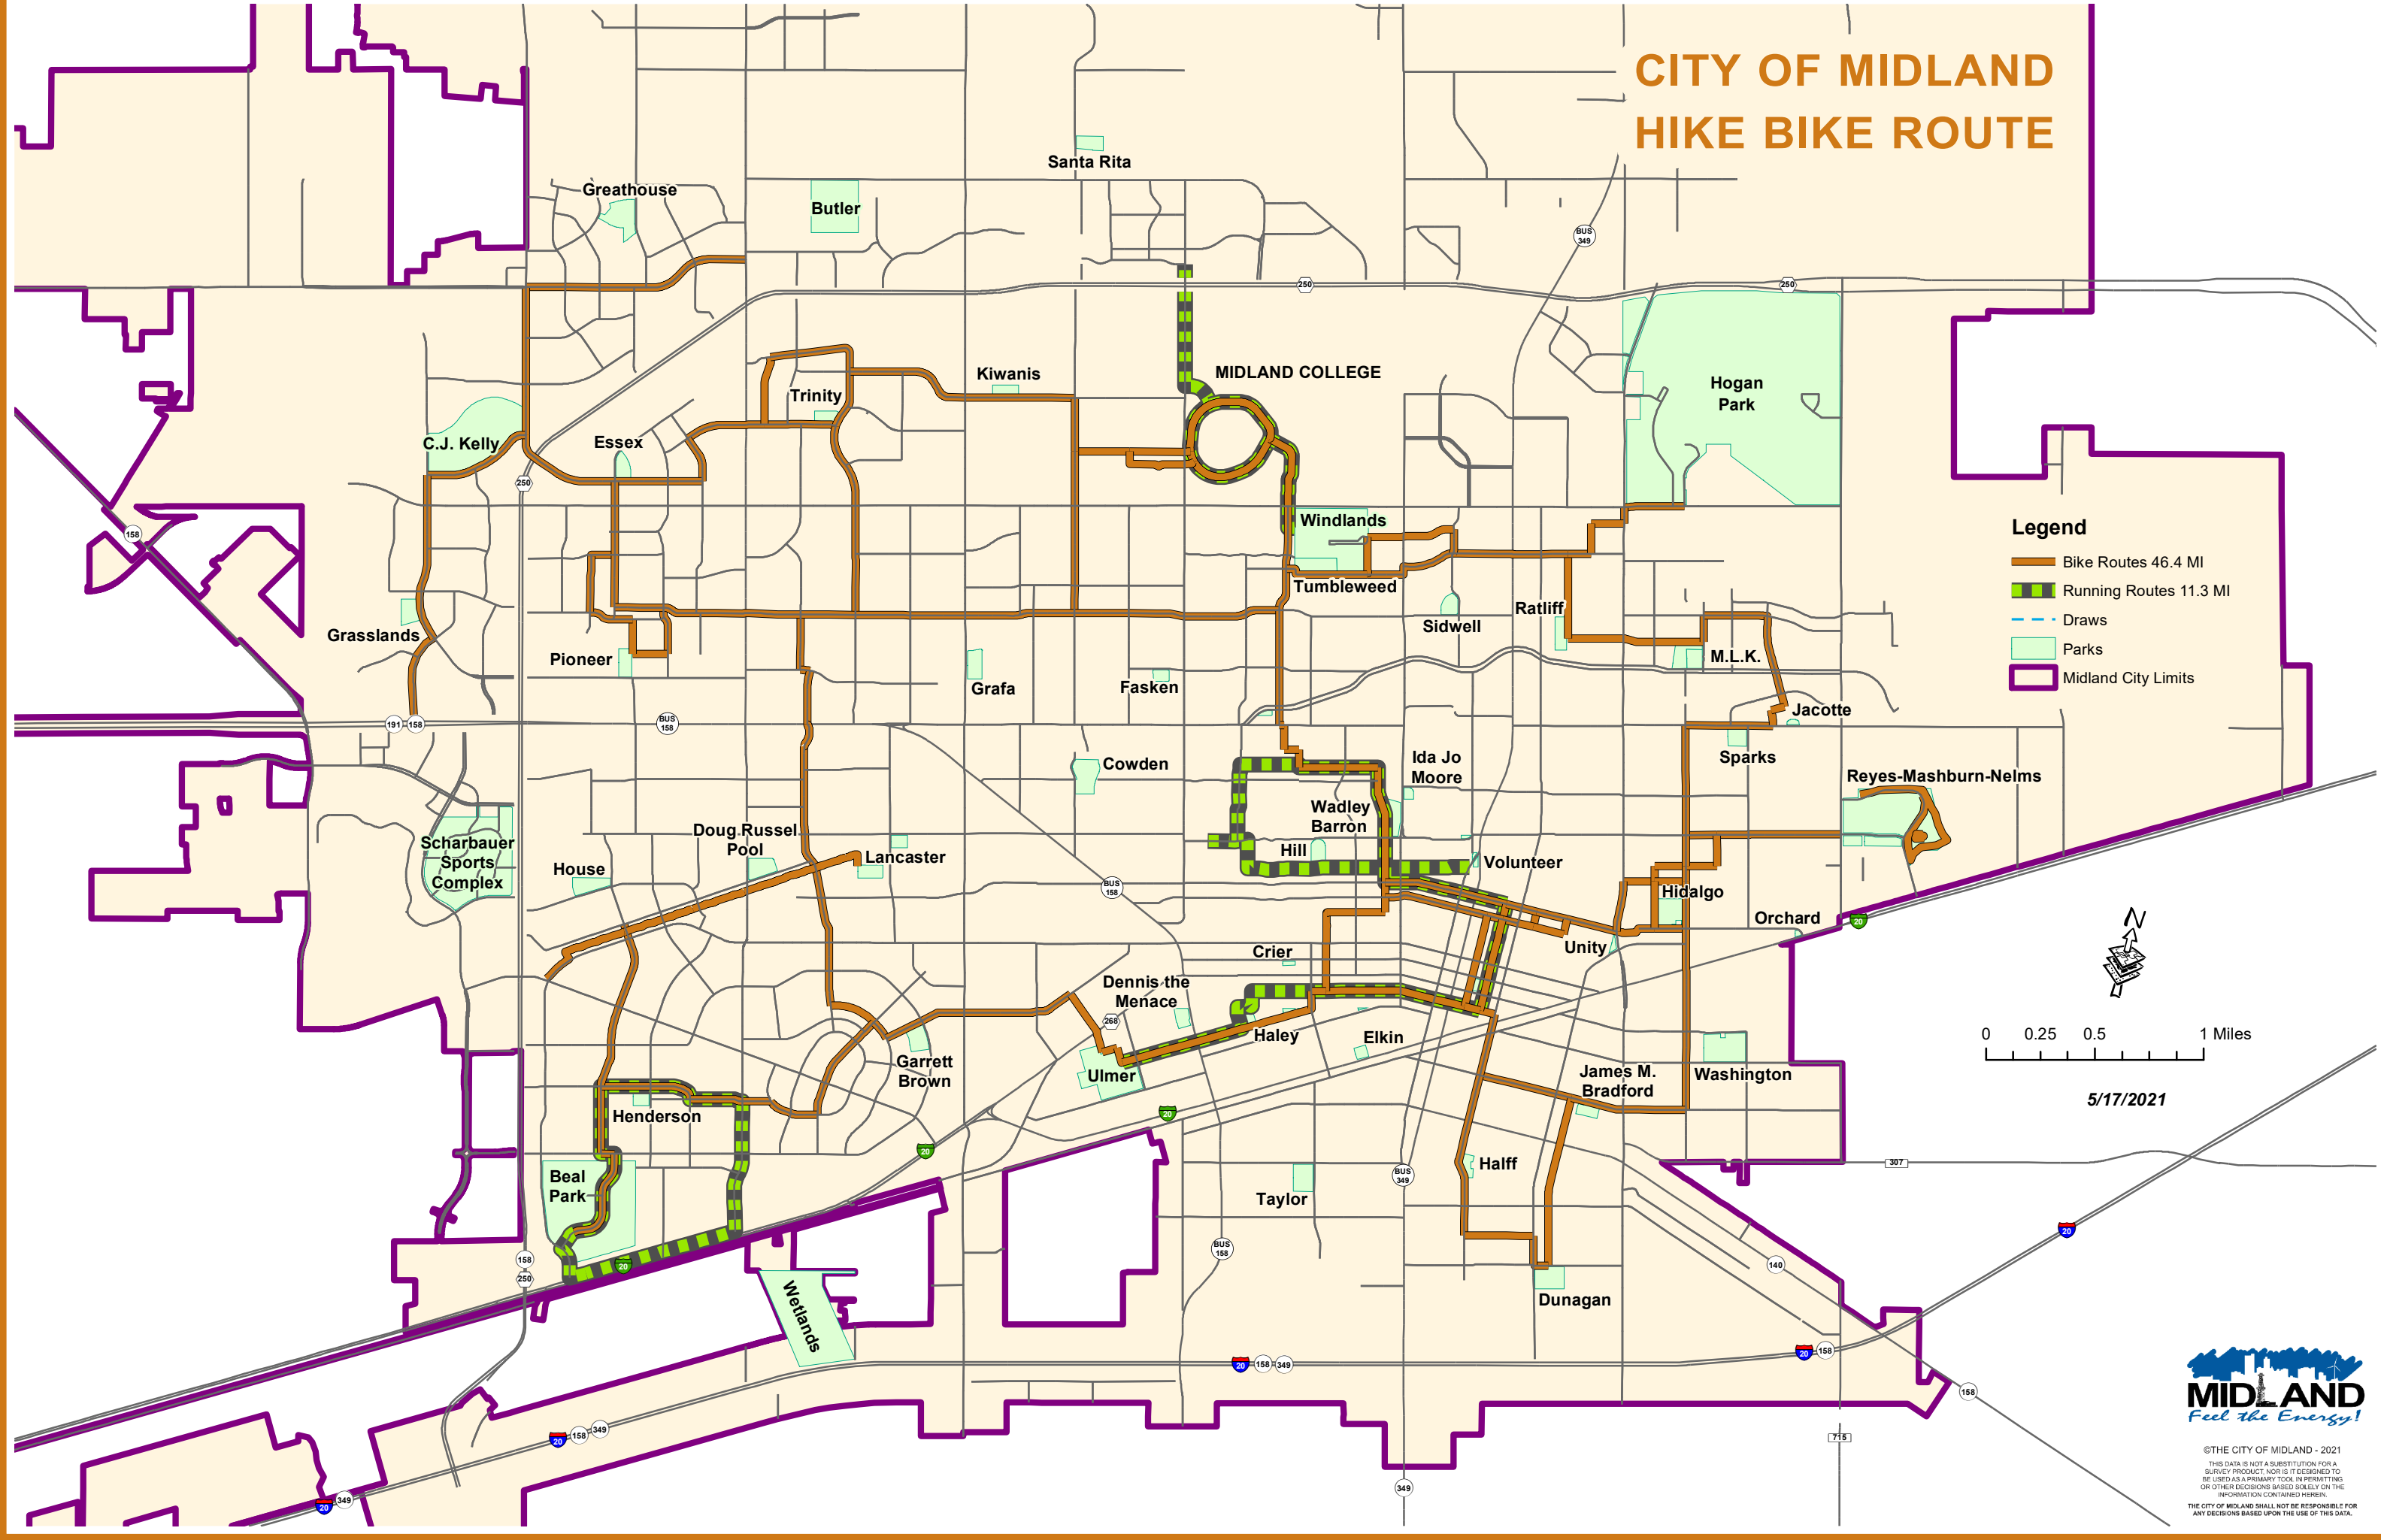

CITY OF MIDLAND HIKE BIKE ROUTE

Legend

- Bike Routes 46.4 MI
- Running Routes 11.3 MI
- Draws
- Parks
- Midland City Limits

5/17/2021