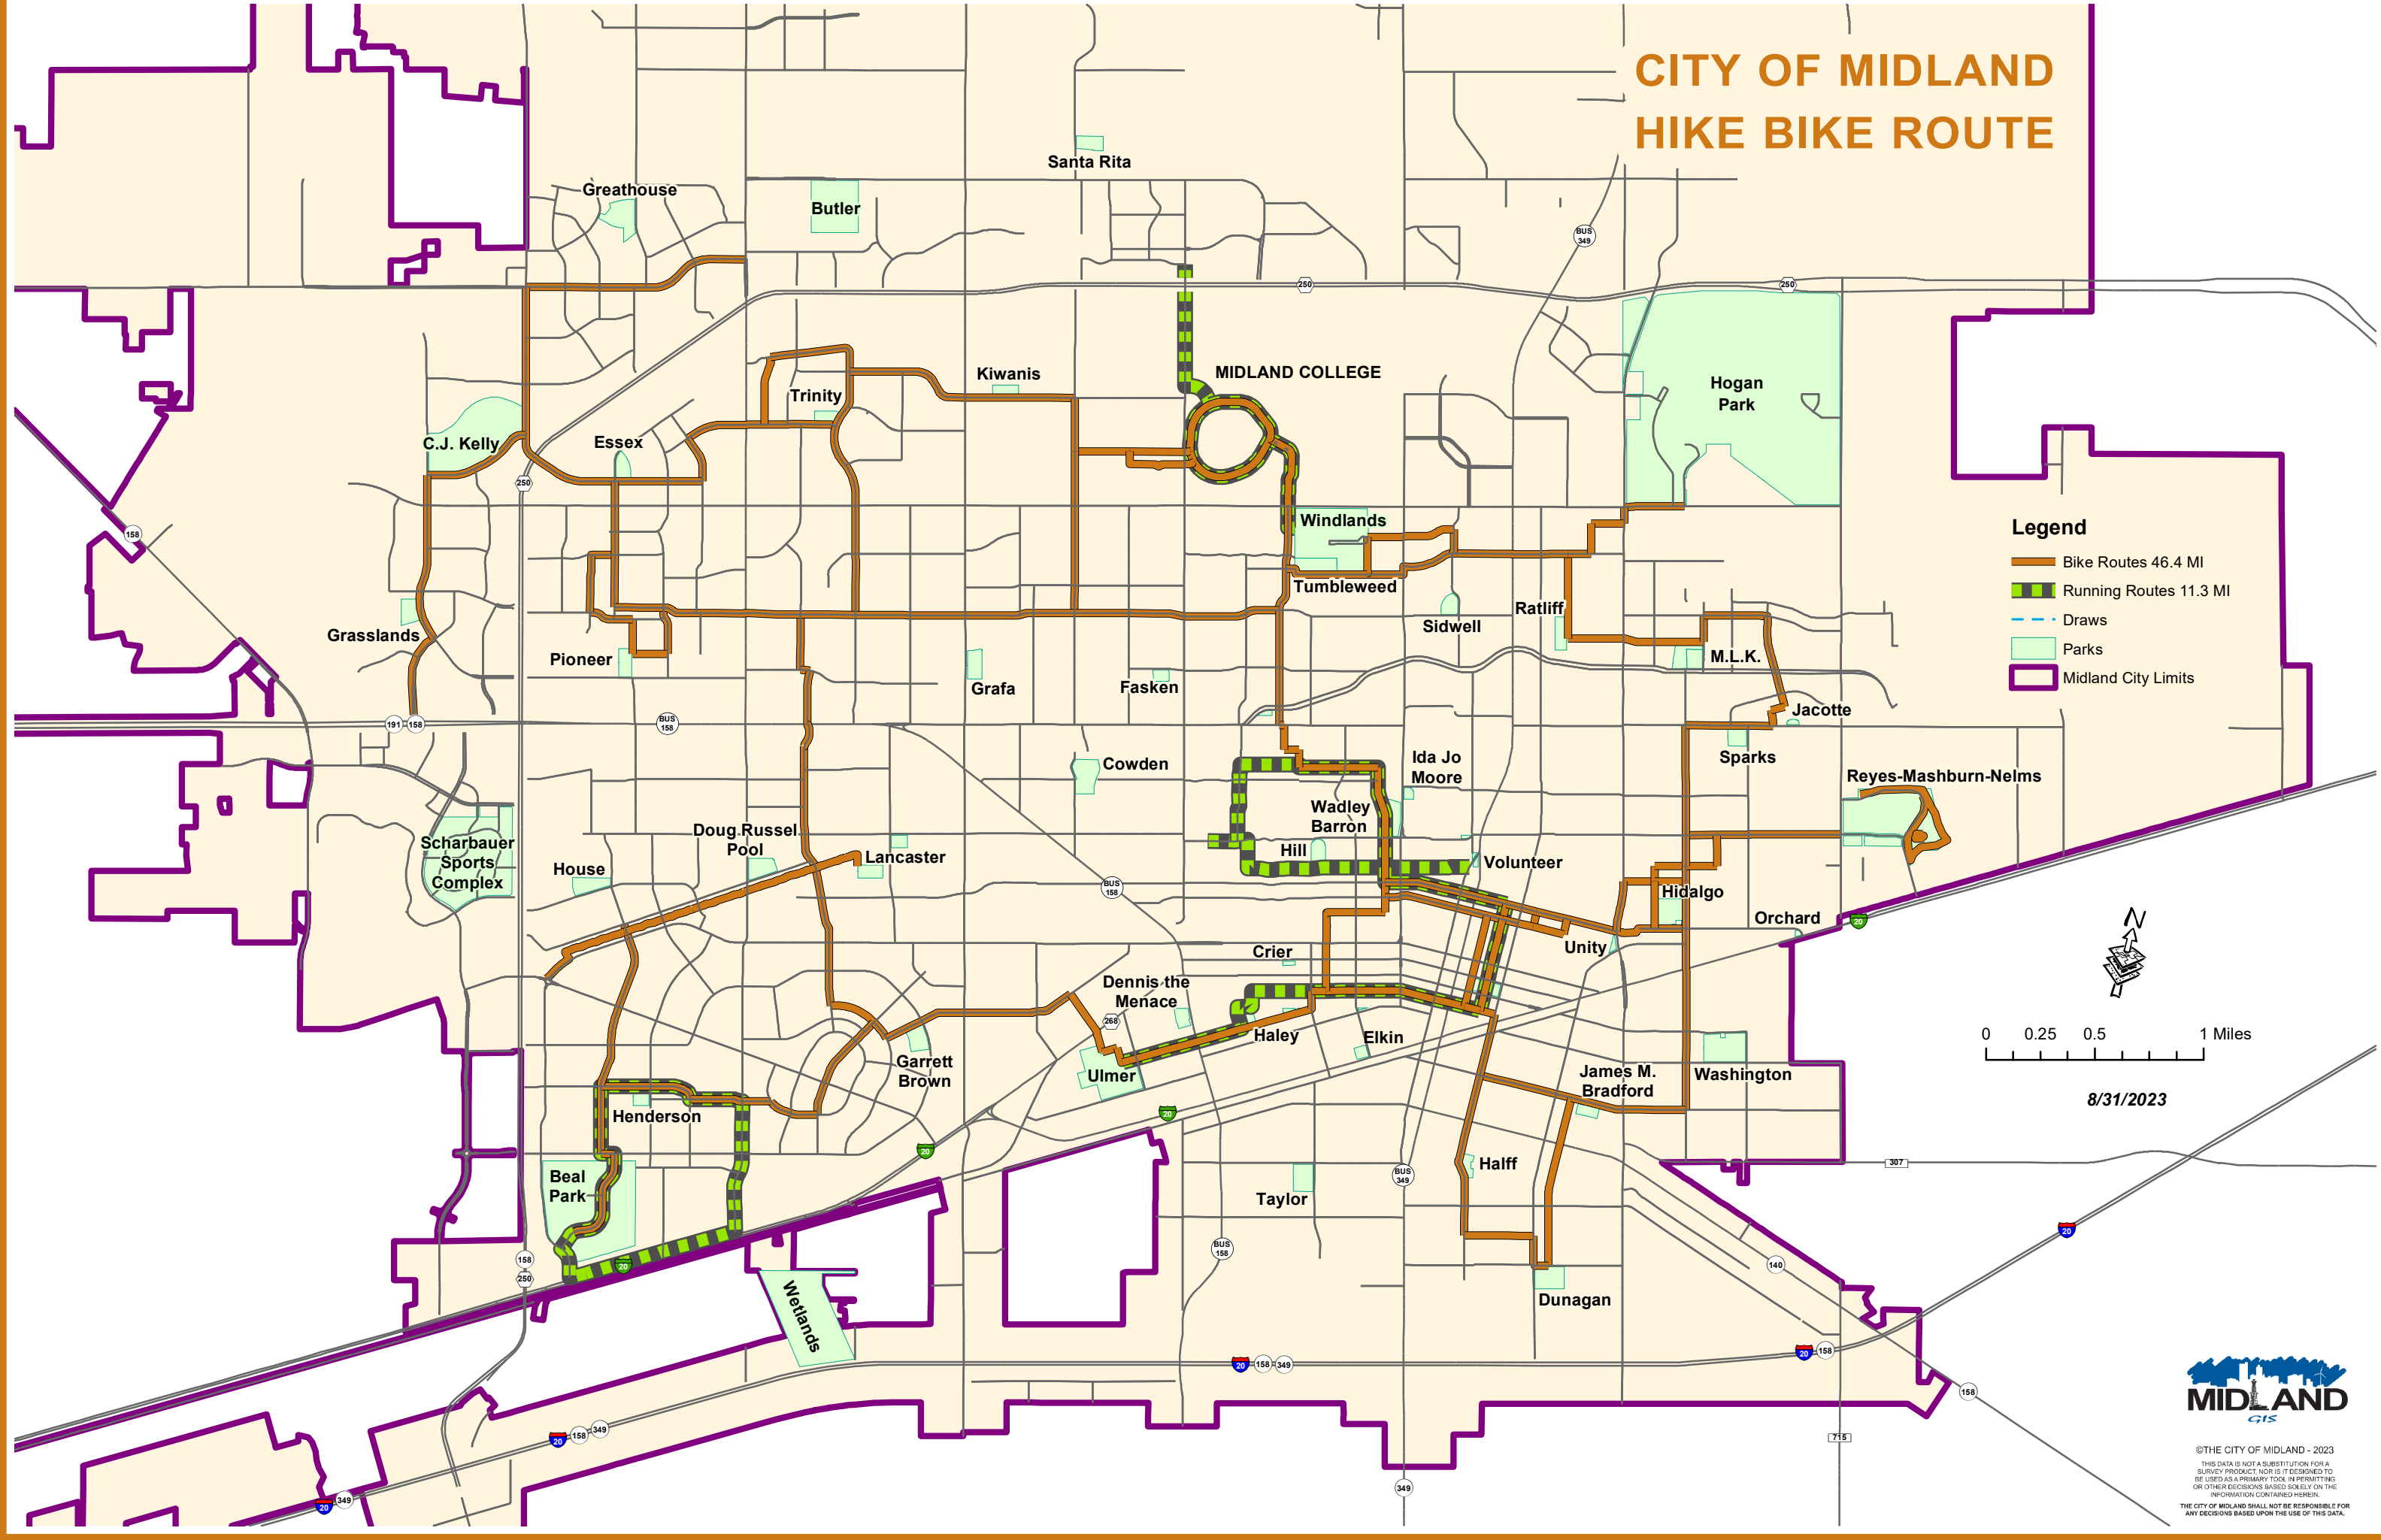

CITY OF MIDLAND HIKE BIKE ROUTE

1. **Legend**
2. Bike Routes 46.4 MI
   - Running Routes 11.3 MI
   - Draws
   - Parks
   - Midland City Limits