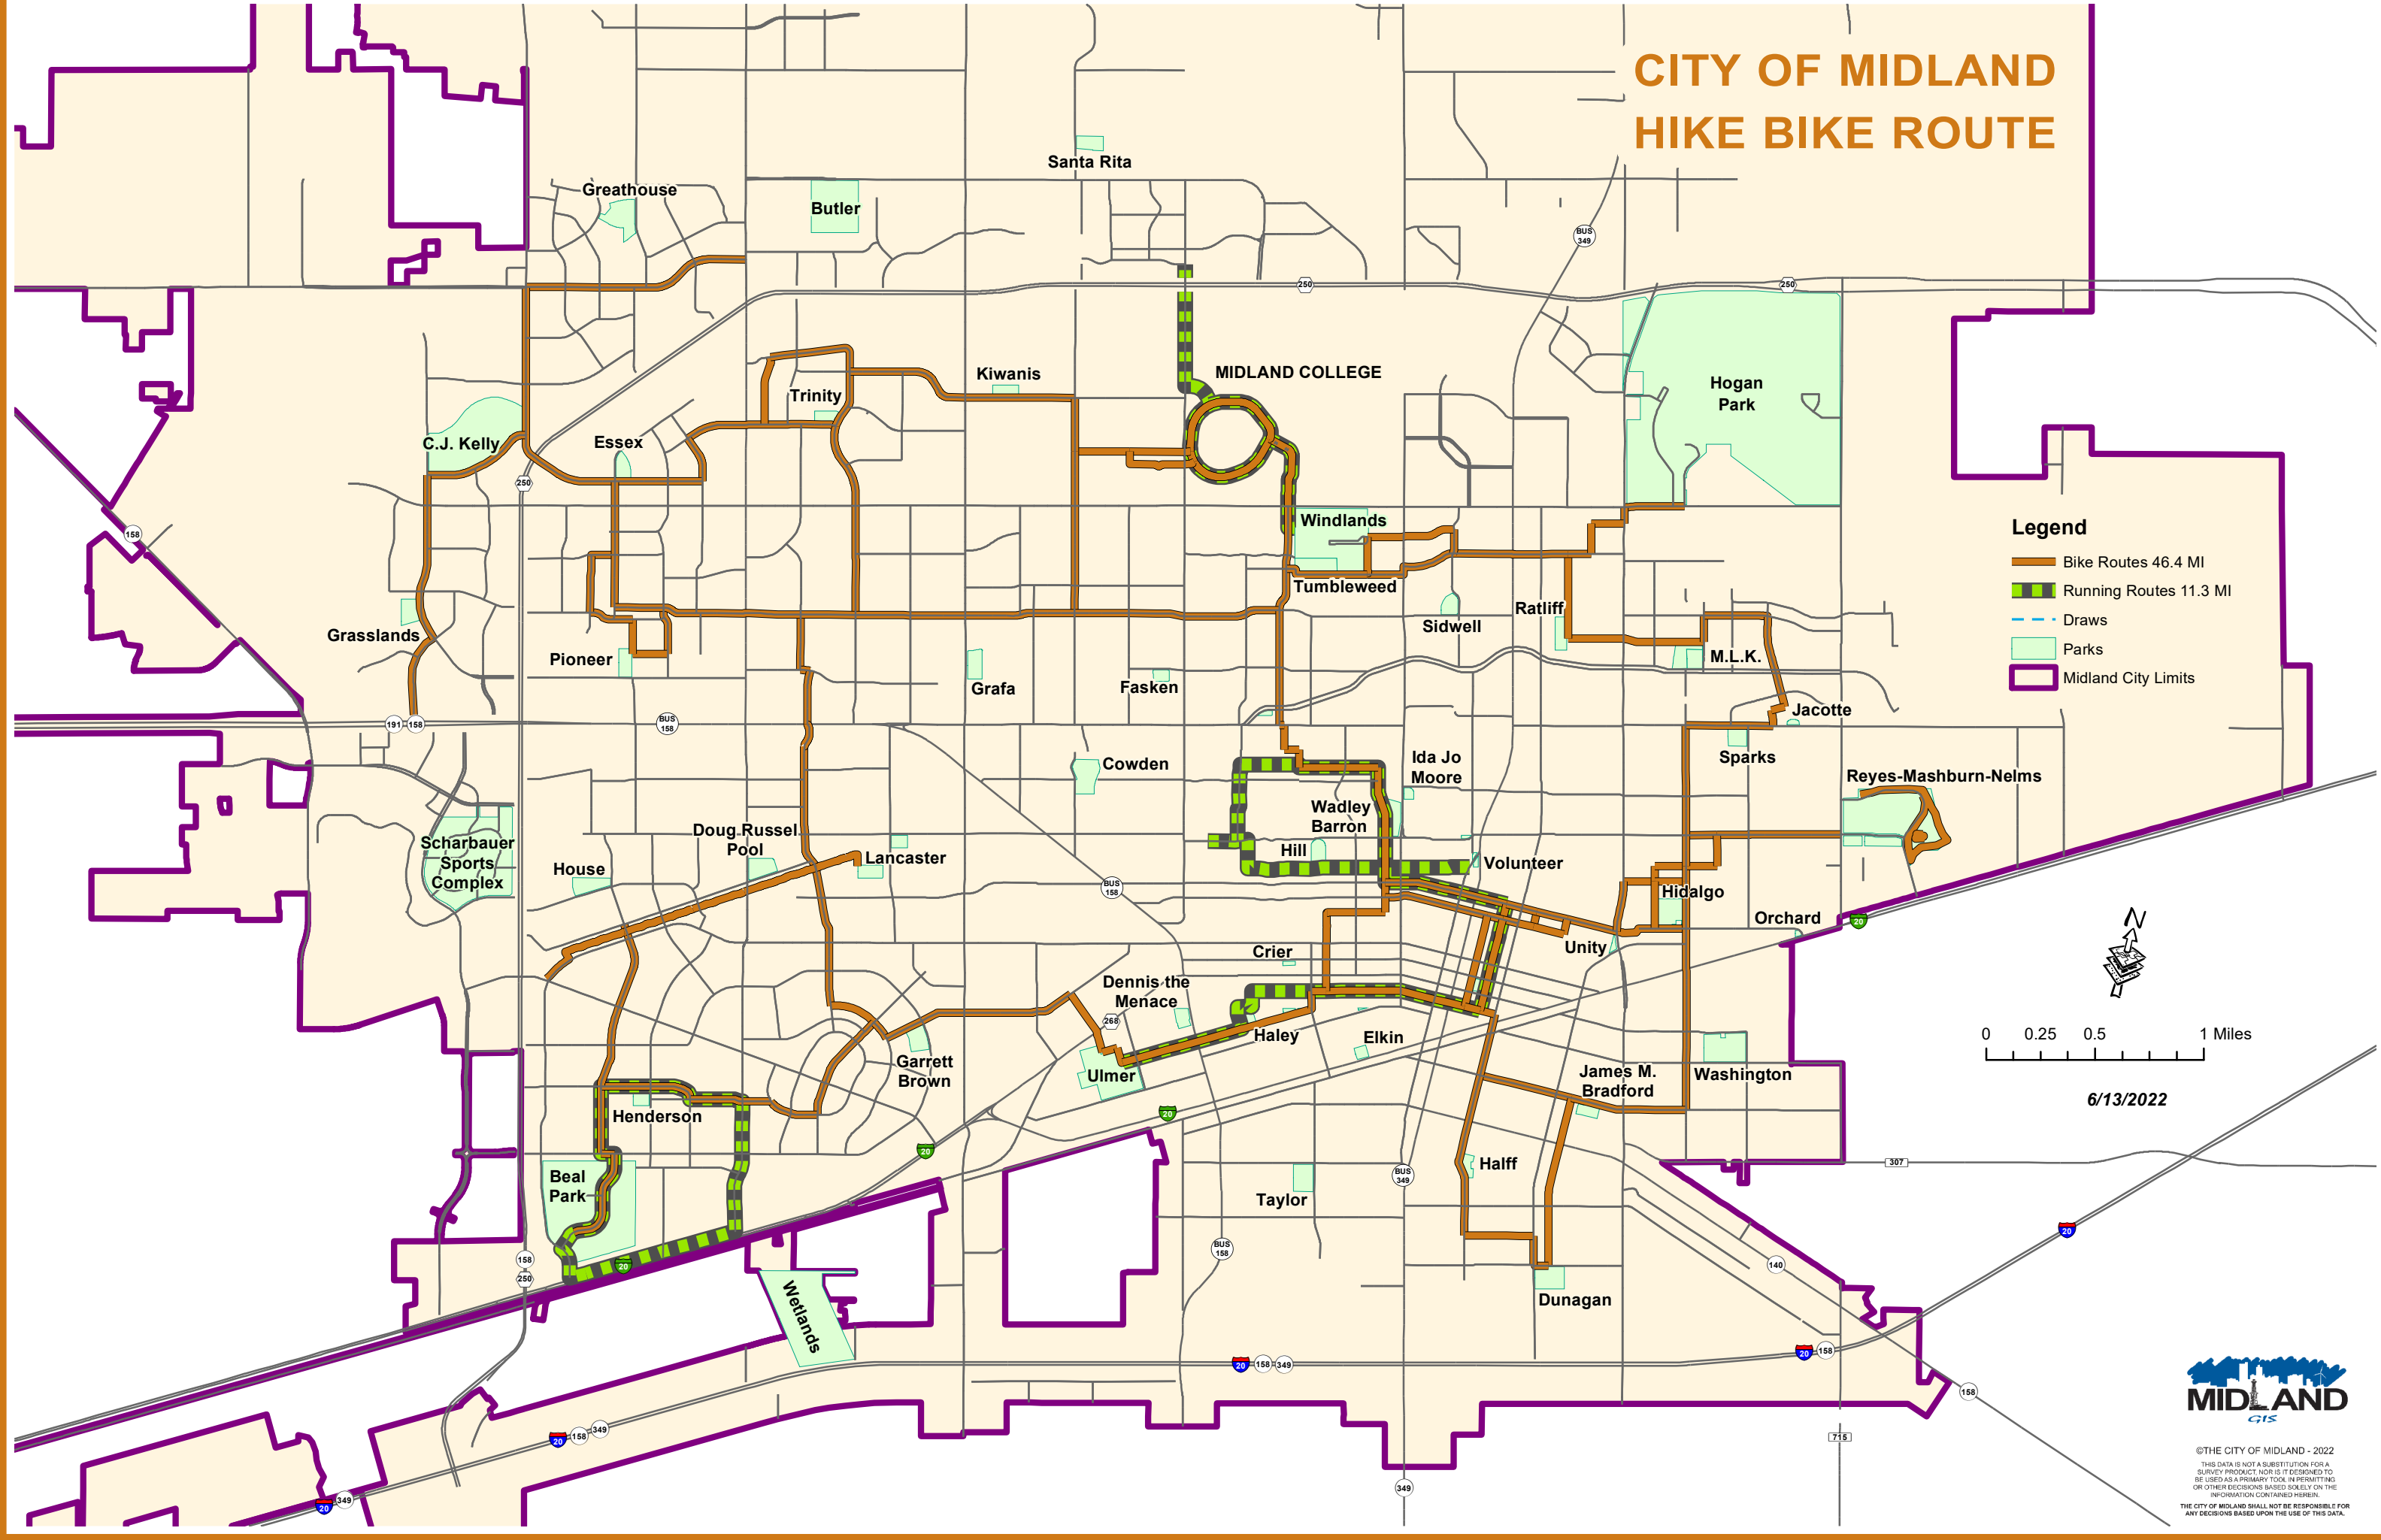

CITY OF MIDLAND HIKE BIKE ROUTE

1. **Legend**
2. Bike Routes 46.4 MI
   - Running Routes 11.3 MI
   - Draws
   - Parks
   - Midland City Limits

6/13/2022