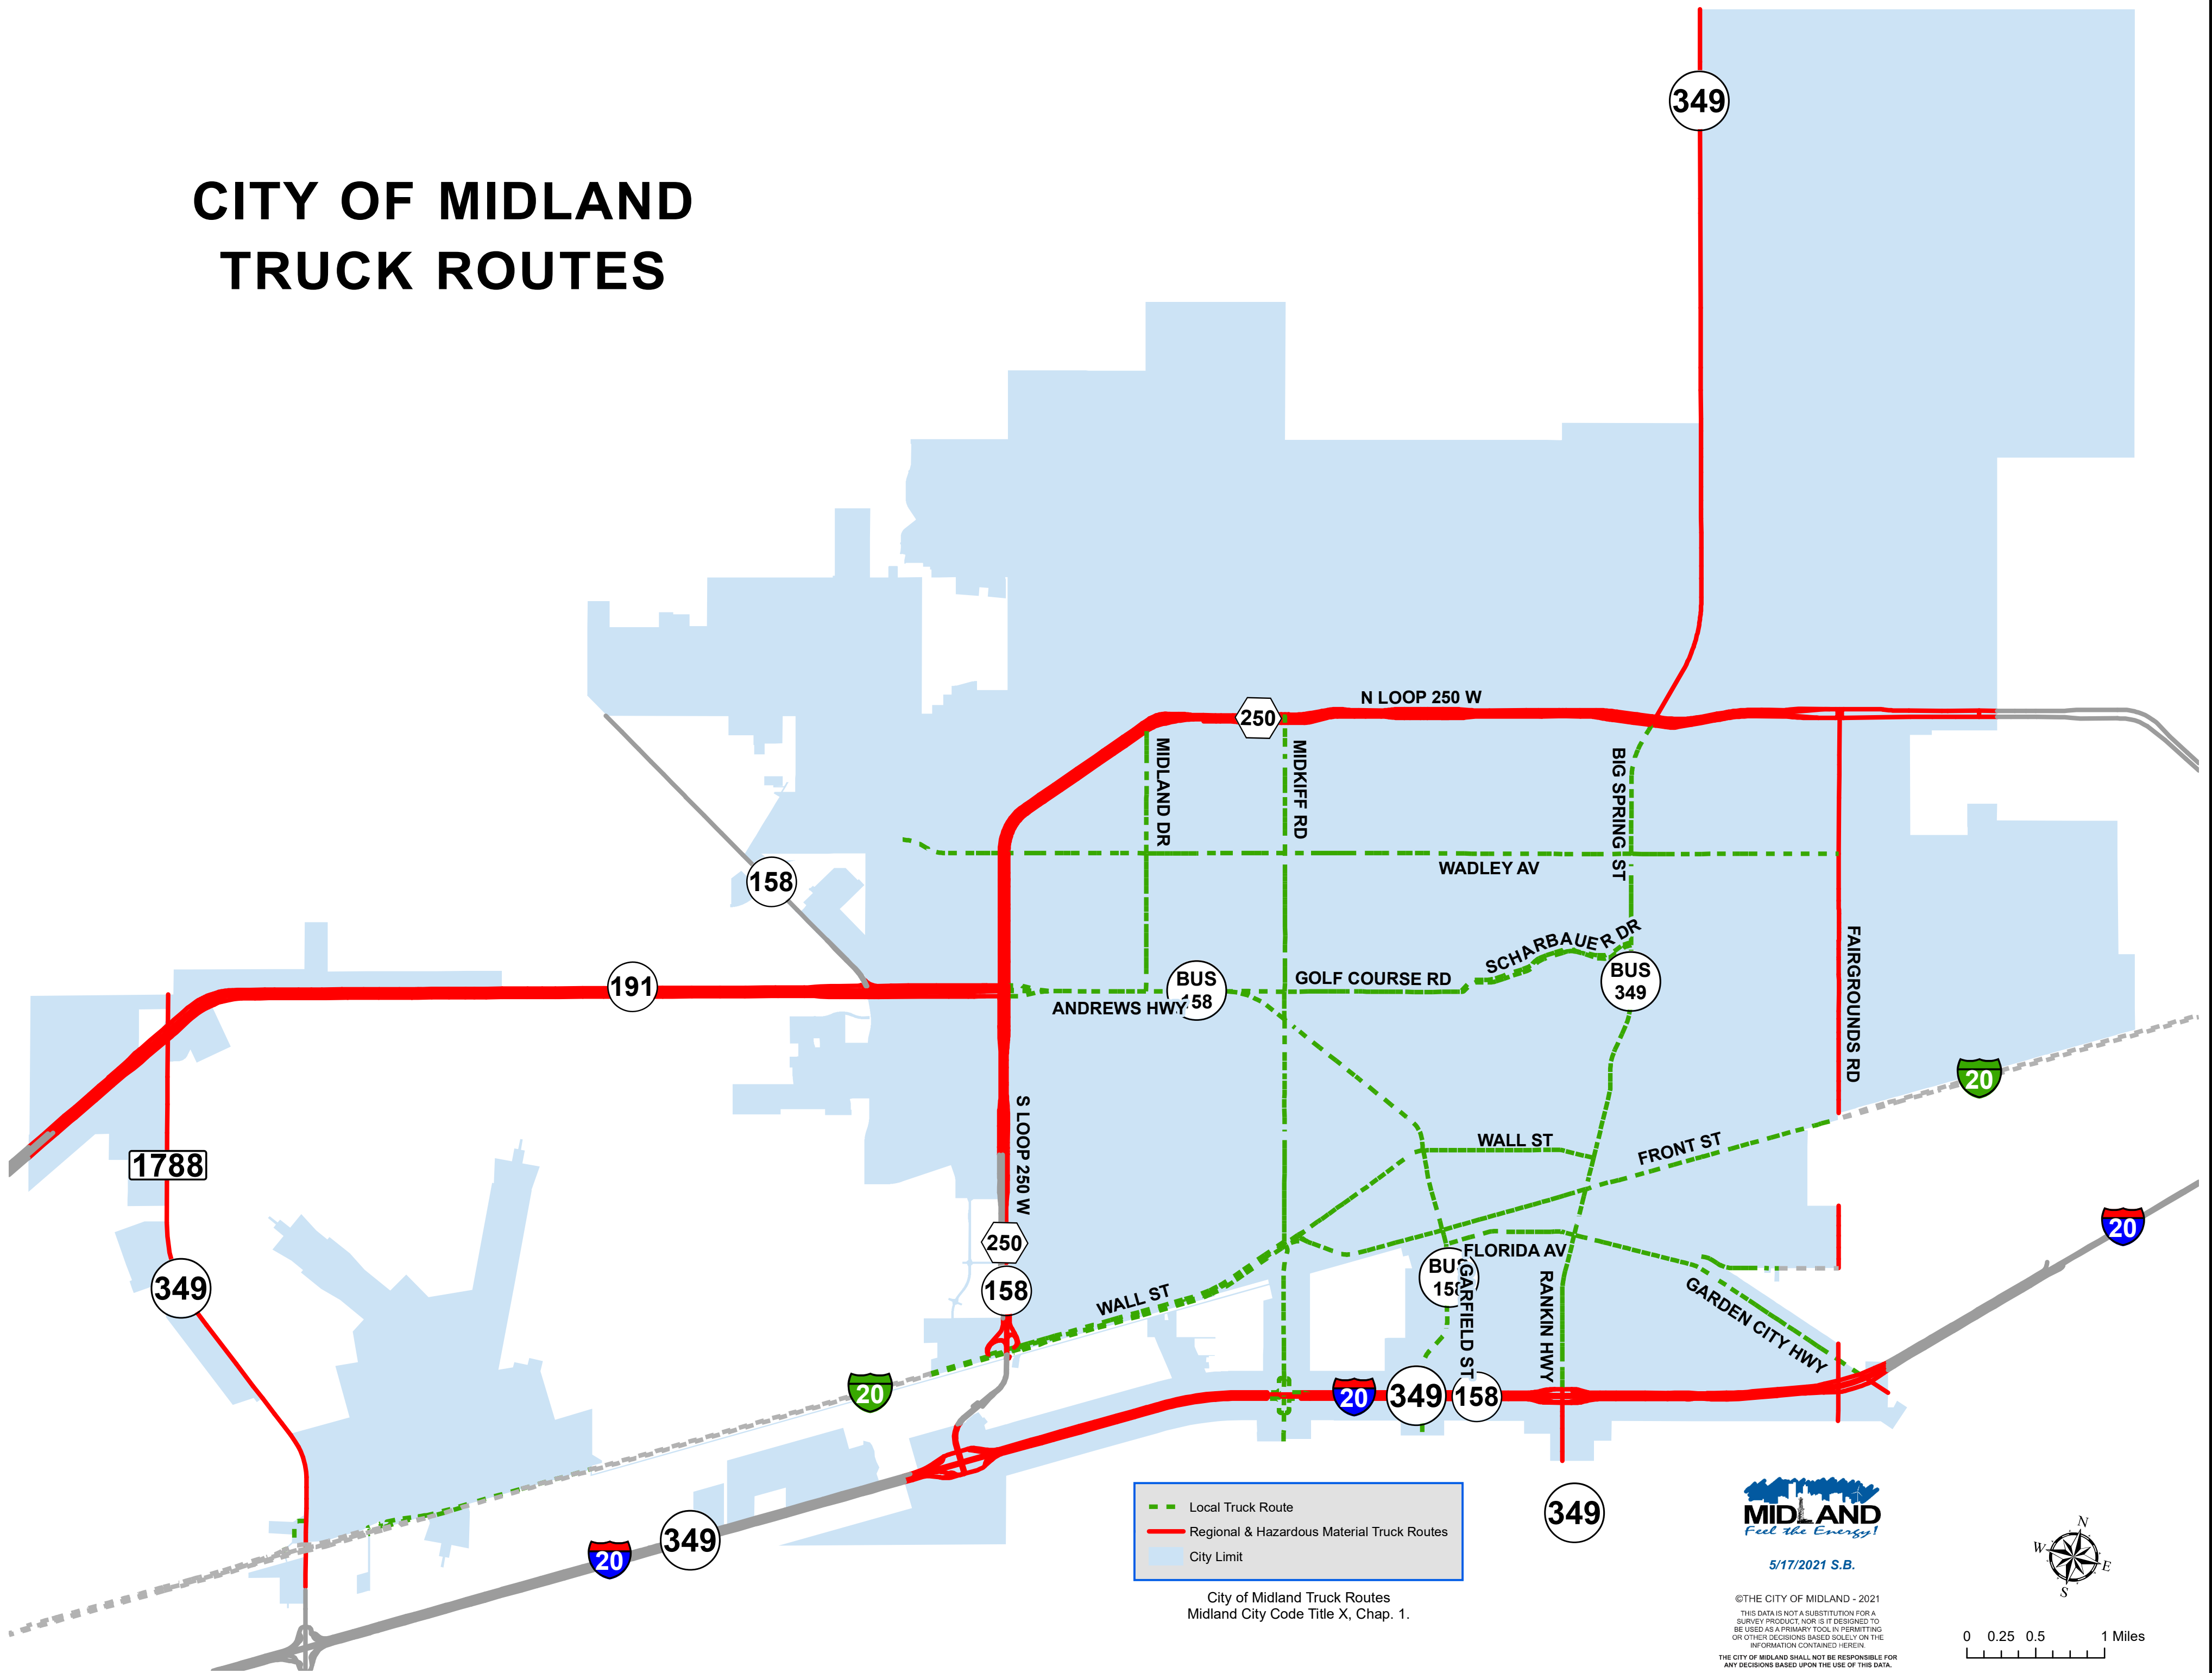

CITY OF MIDLAND TRUCK ROUTES

	Local Truck Route
	Regional & Hazardous Material Truck Routes
	City Limit

City of Midland Truck Routes
Midland City Code Title X, Chap. 1.

5/17/2021 S.B.

0 0.25 0.5 1 Miles